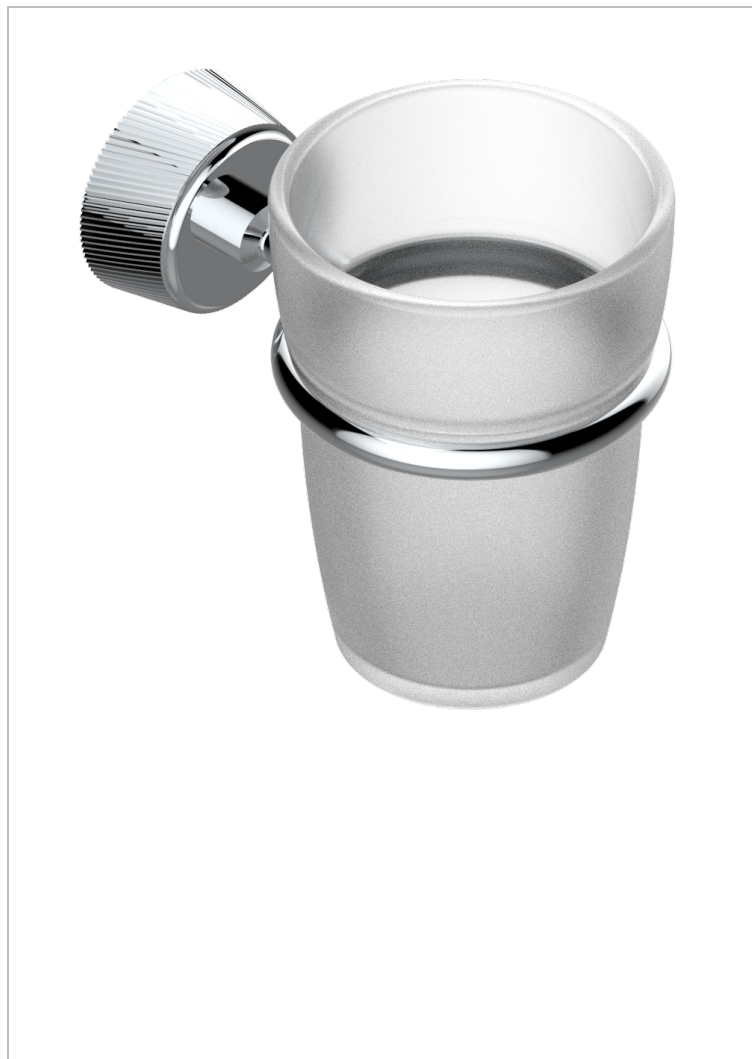

CORVAIR FIOR DI BOSCO WITH LEVER HANDLES

U8L-536

Tumbler holder, wall mounted

CHARACTERISTIC

- Corvoir Fior di Bosco with lever handles
- Tumbler holder, wall mounted

AVAILABLE FINITIONS

Blush PVD - H62
Brass color PVD - H49
Brown bronze color PVD - F33
Chrome polished - A02
Gold color PVD - H52
Gold mat - F07

Gold polished - F01
Graphite PVD - H64
Light coated bronze - D01
Matt Umber PVD - H67
Matt blush PVD - H60
Matt brass color PVD - H50

Matt brown bronze color PVD - F34
Matt chrome (American satin) - C02
Matt gold color PVD - H53
Matt graphite PVD - H65
Matt nickel (American satin) - C01
Matt nickel color PVD - H56

Nickel color PVD - H55
Nickel polished - B01
Silver polished, antique - H03
Soft gold - F30
Soft matt gold - F31
Umber PVD - H66