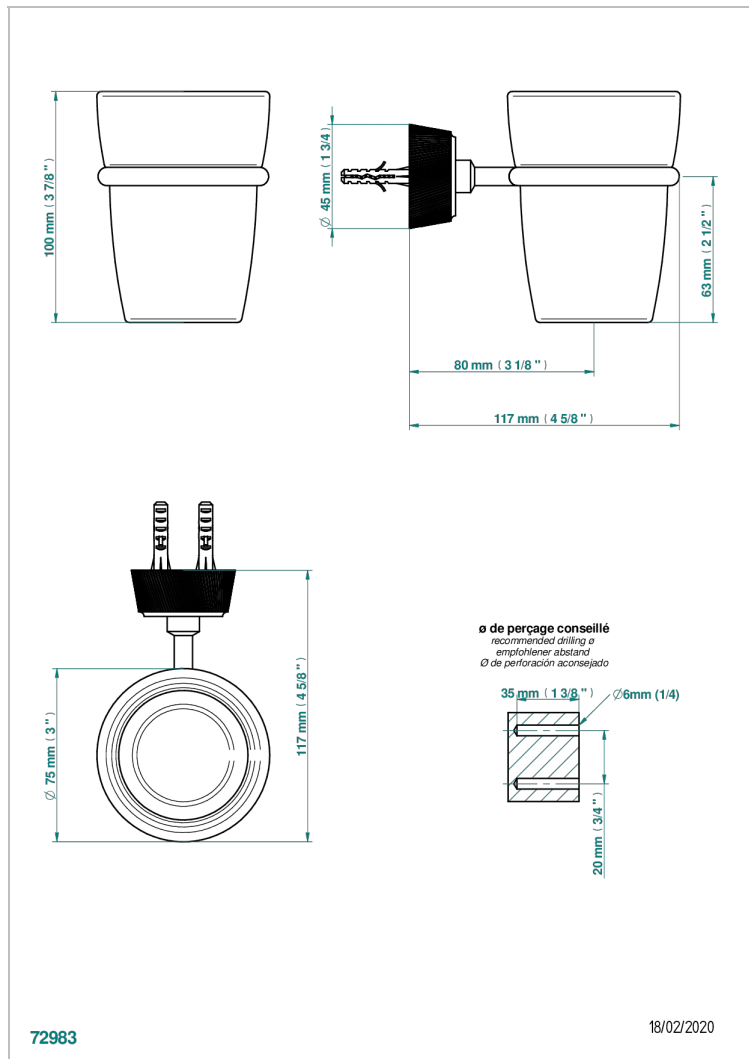

CORVAIR FIOR DI BOSCO WITH LEVER HANDLES

U8L-536

Tumbler holder, wall mounted

CHARACTERISTIC

- Corvoir Fior di Bosco with lever handles
- Tumbler holder, wall mounted

AVAILABLE FINITIONS

Blush PVD - H62
Brass color PVD - H49
Brown bronze color PVD - F33
Chrome polished - A02
Gold color PVD - H52
Gold mat - F07

Nickel color PVD - H55
Nickel polished - B01
Silver polished, antique - H03
Soft gold - F30
Soft matt gold - F31
Umber PVD - H66