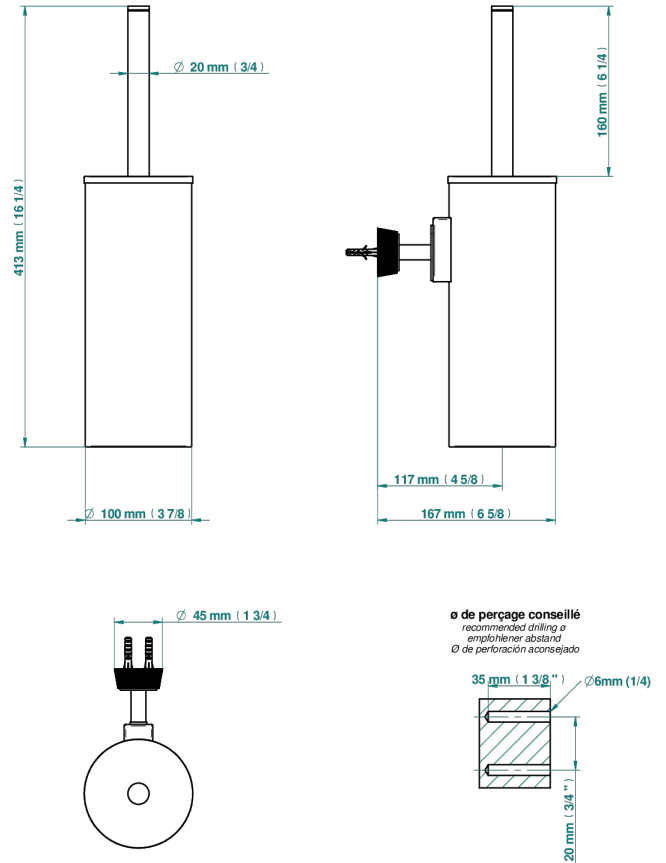

CORVAIR FIOR DI BOSCO WITH LEVER HANDLES

U8L-4720C

Metal toilet brush holder with brush with cover wall mounted

73031

19/02/2020

CHARACTERISTIC

- Corvair Fior di Bosco with lever handles
- Metal toilet brush holder with brush with cover wall mounted