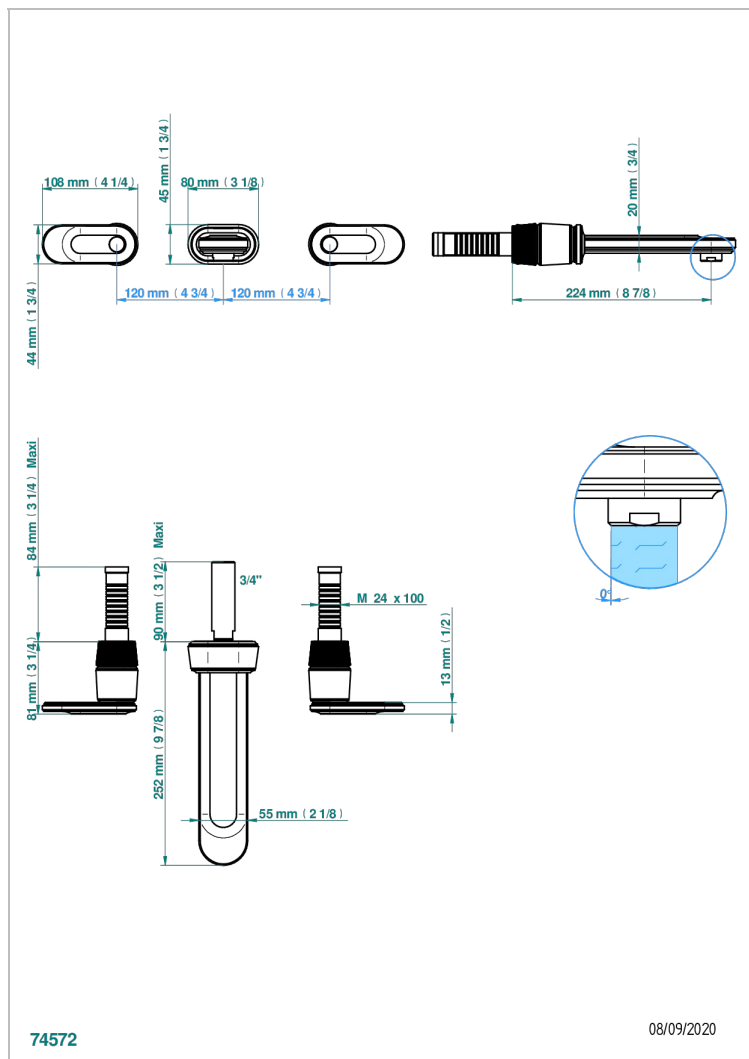

CORVAIR FIOR DI BOSCO WITH LEVER HANDLES

U8L-40SGBUS

THG[®]
PARIS

Trim for wall mounted 3-hole lavatory set only

74572

08/09/2020

CHARACTERISTIC

- Corvaire Fior di Bosco with lever handles
- Trim for wall mounted 3-hole lavatory set only

RELATED SKU'S

- Ref. G00-40AM/US Rough parts for wall set (one counter clockwise and one clockwise cartridges)

AVAILABLE FINITIONS

Blush PVD - H62
Brass color PVD - H49
Brown bronze color PVD - F33
Chrome polished - A02
Gold color PVD - H52
Gold mat - F07

Nickel color PVD - H55
Nickel polished - B01
Silver polished, antique - H03
Soft gold - F30
Soft matt gold - F31
Umber PVD - H66