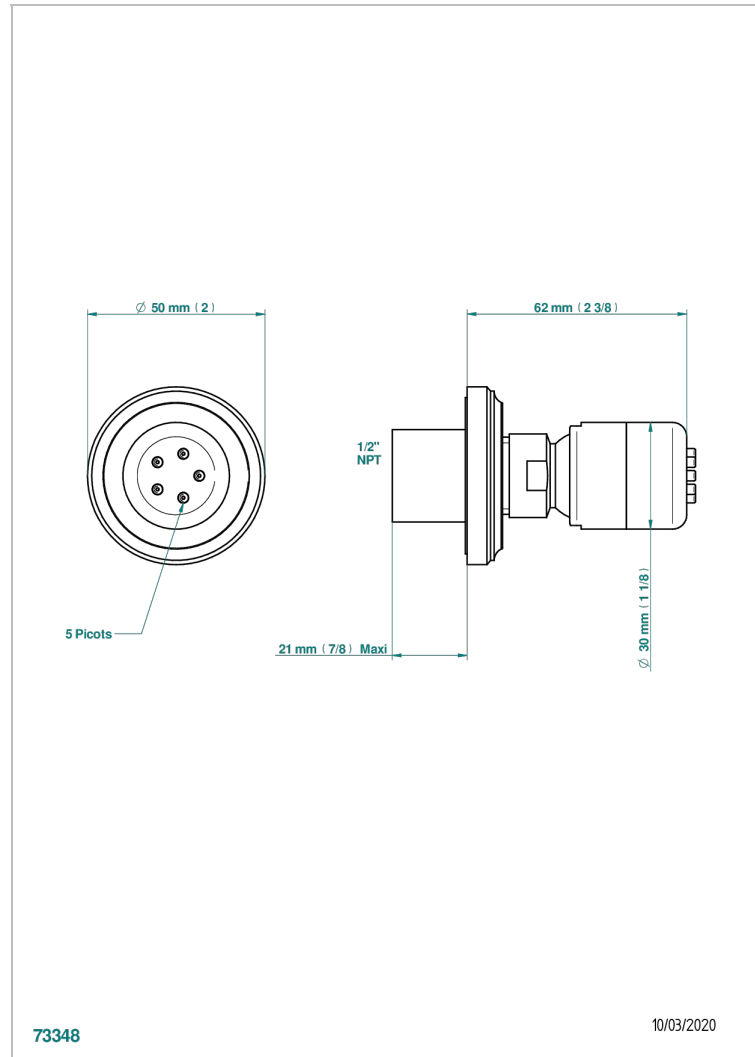

# CORVAIR FIOR DI BOSCO WITH LEVER HANDLES

U8L-290/BUS

Body spray 1/2" with Easyclean system

THG<sup>®</sup>  
PARIS

## CHARACTERISTIC

- Corvair Fior di Bosco with lever handles
- Body spray 1/2" with Easyclean system