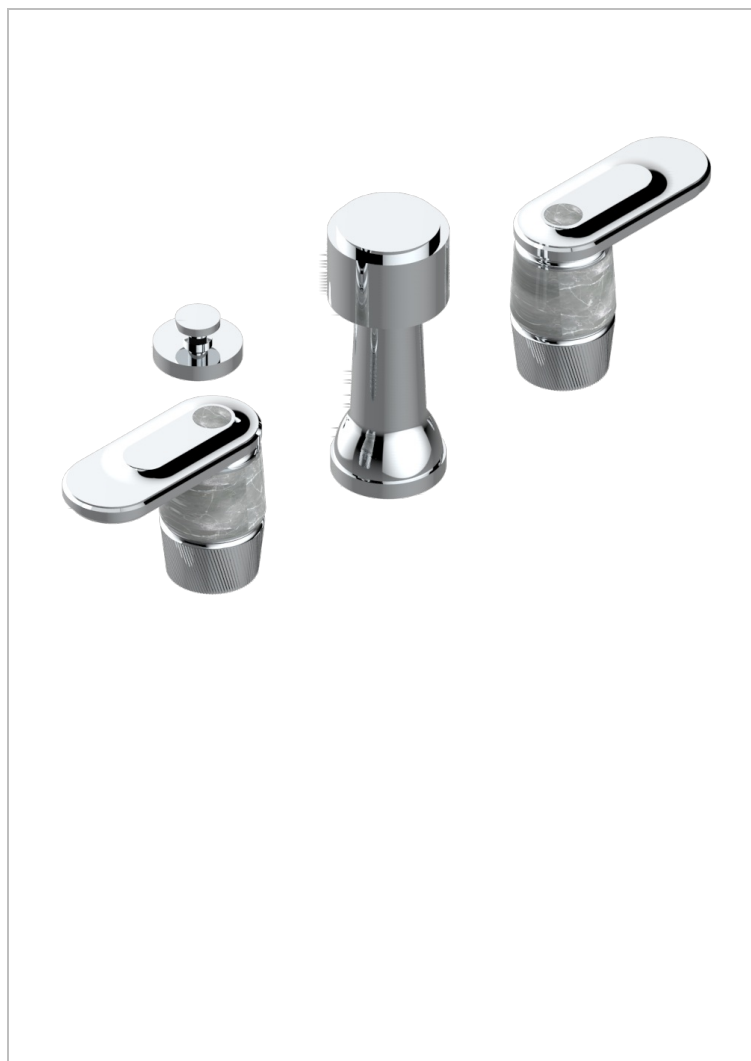

# CORVAIR FIOR DI BOSCO WITH LEVER HANDLES

U8L-207KA

Deck mounted 3-hole bidet with vertical spray, vacuum breaker and drain