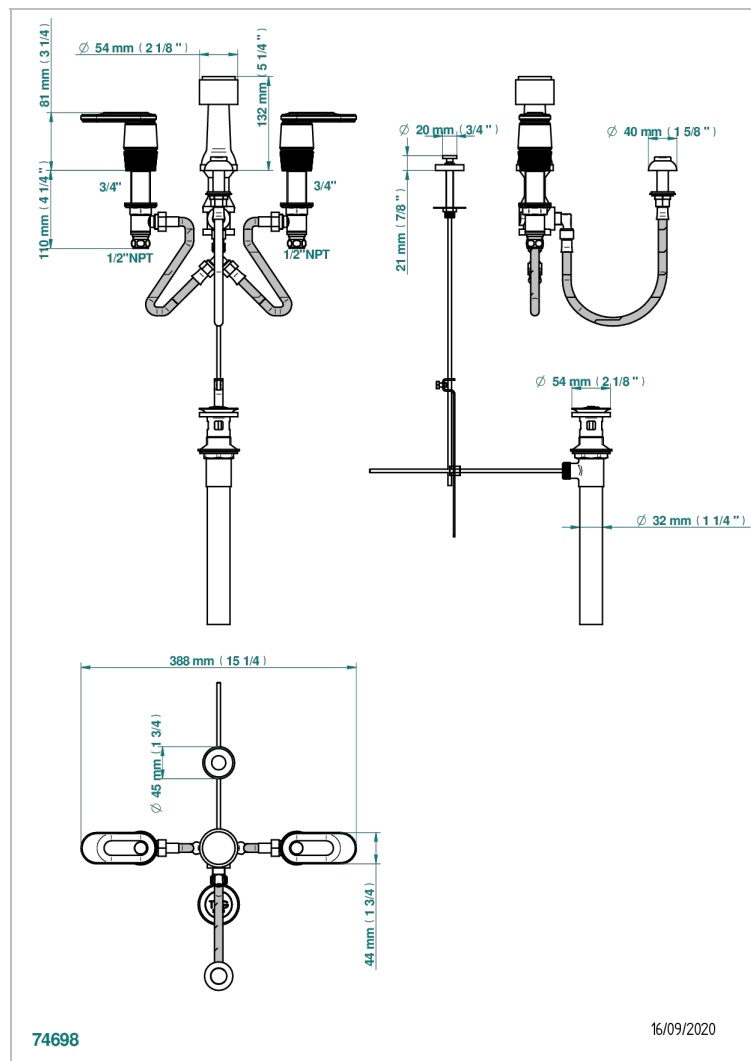

# CORVAIR FIOR DI BOSCO WITH LEVER HANDLES

U8L-207KA

Deck mounted 3-hole bidet with vertical spray, vacuum breaker and drain