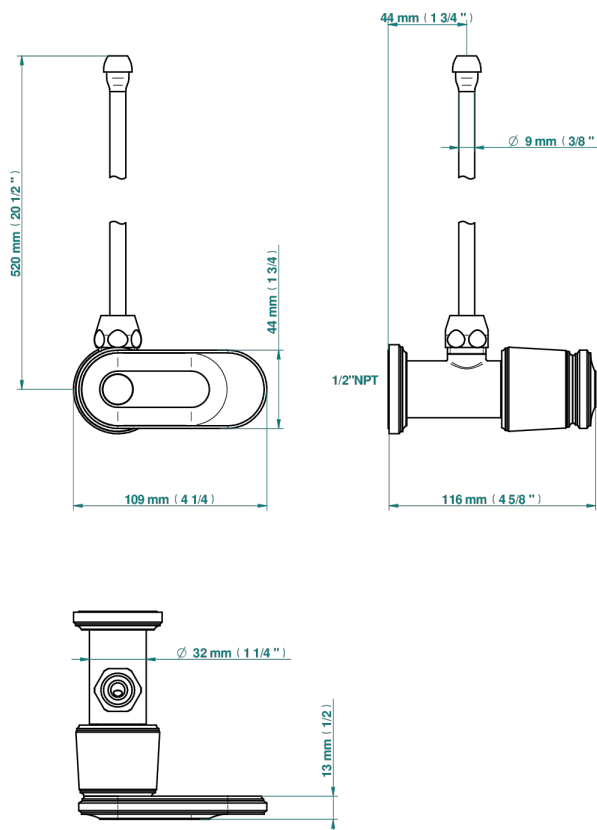

CORVAIR FIOR DI BOSCO WITH LEVER HANDLES

U8L-181/SLA

Angle supply valve with 3/8" adaptor set

74482

01/09/2020

CHARACTERISTIC

- Corvair Fior di Bosco with lever handles
- Angle supply valve with 3/8" adaptor set