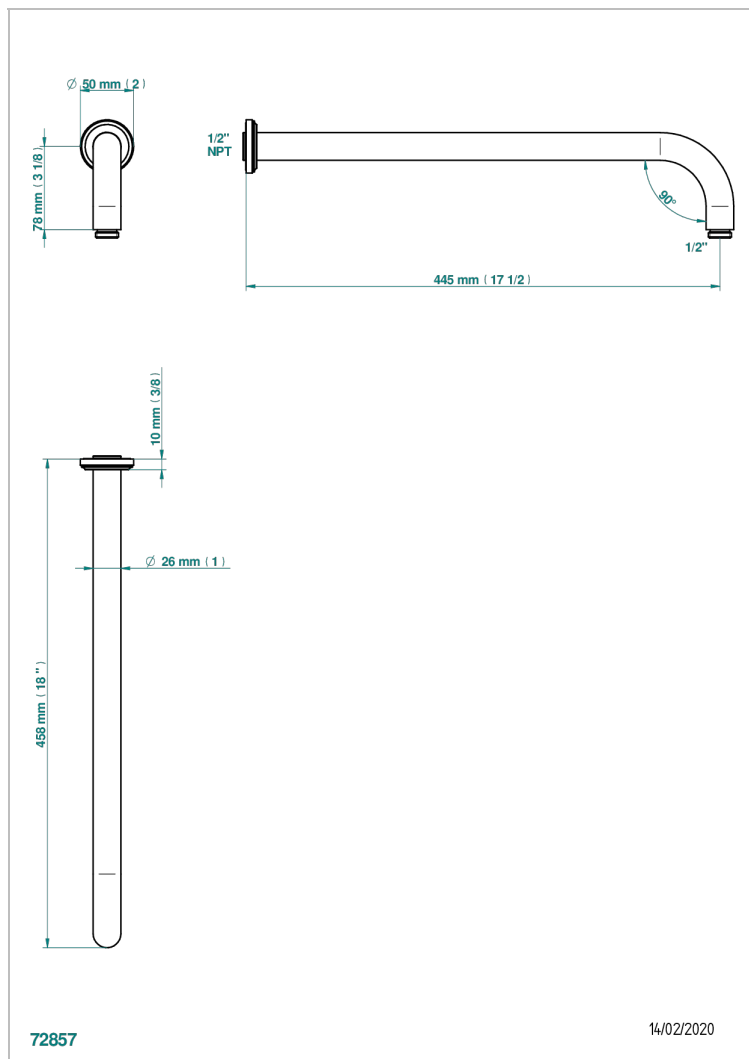

# CORVAIR FIOR DI BOSCO

U8K-84L/US

Horizontal shower arm, 90°, lg: 17"

THG<sup>®</sup>  
PARIS

## CHARACTERISTIC

- Corvoir Fior di Bosco
- Horizontal shower arm, 90°, lg: 17"

## AVAILABLE FINITIONS

Blush PVD - H62  
Brass color PVD - H49  
Brown bronze color PVD - F33  
Chrome polished - A02  
Gold color PVD - H52  
Gold mat - F07

Gold polished - F01  
Graphite PVD - H64  
Light coated bronze - D01  
Matt Umber PVD - H67  
Matt blush PVD - H60  
Matt brass color PVD - H50