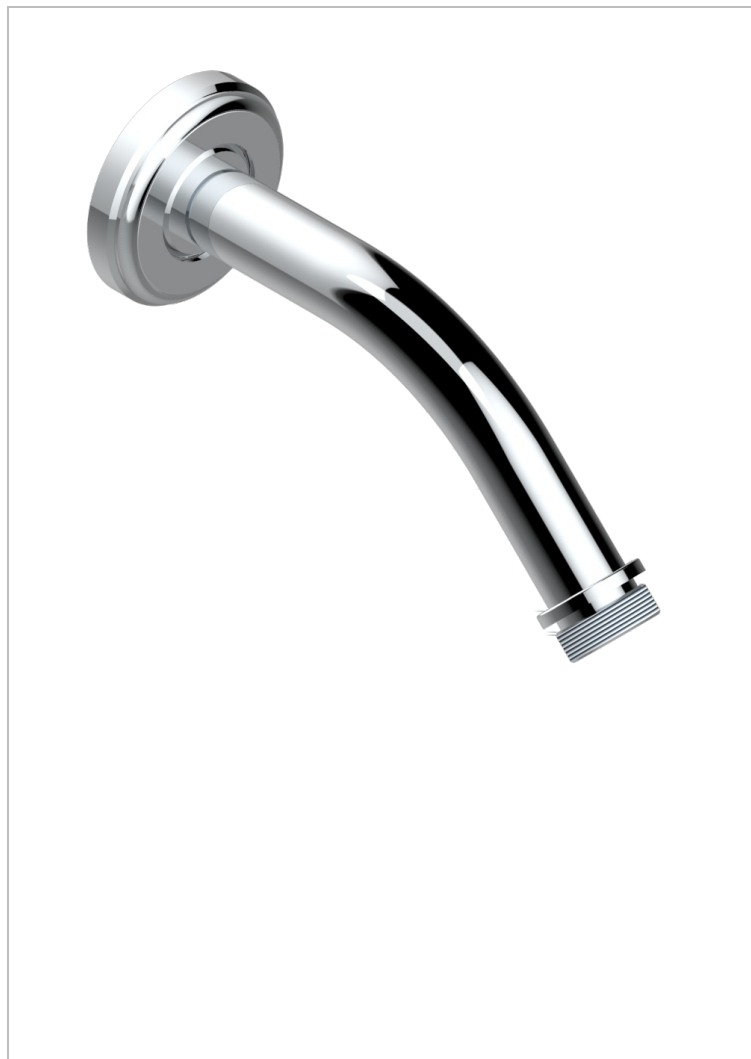

# CORVAIR FIOR DI BOSCO

U8K-82/US

Horizontal shower arm, 45°, lg: 4" 3/4

THG<sup>®</sup>  
PARIS

## CHARACTERISTIC

- Corvoir Fior di Bosco
- Horizontal shower arm, 45°, lg: 4" 3/4

## AVAILABLE FINITIONS

Blush PVD - H62  
Brass color PVD - H49  
Brown bronze color PVD - F33  
Chrome polished - A02  
Gold color PVD - H52  
Gold mat - F07

Gold polished - F01  
Graphite PVD - H64  
Light coated bronze - D01  
Matt Umber PVD - H67  
Matt blush PVD - H60  
Matt brass color PVD - H50

Matt brown bronze color PVD - F34  
Matt chrome (American satin) - C02  
Matt gold color PVD - H53  
Matt graphite PVD - H65  
Matt nickel (American satin) - C01  
Matt nickel color PVD - H56

Nickel color PVD - H55  
Nickel polished - B01  
Silver polished, antique - H03  
Soft gold - F30  
Soft matt gold - F31  
Umber PVD - H66