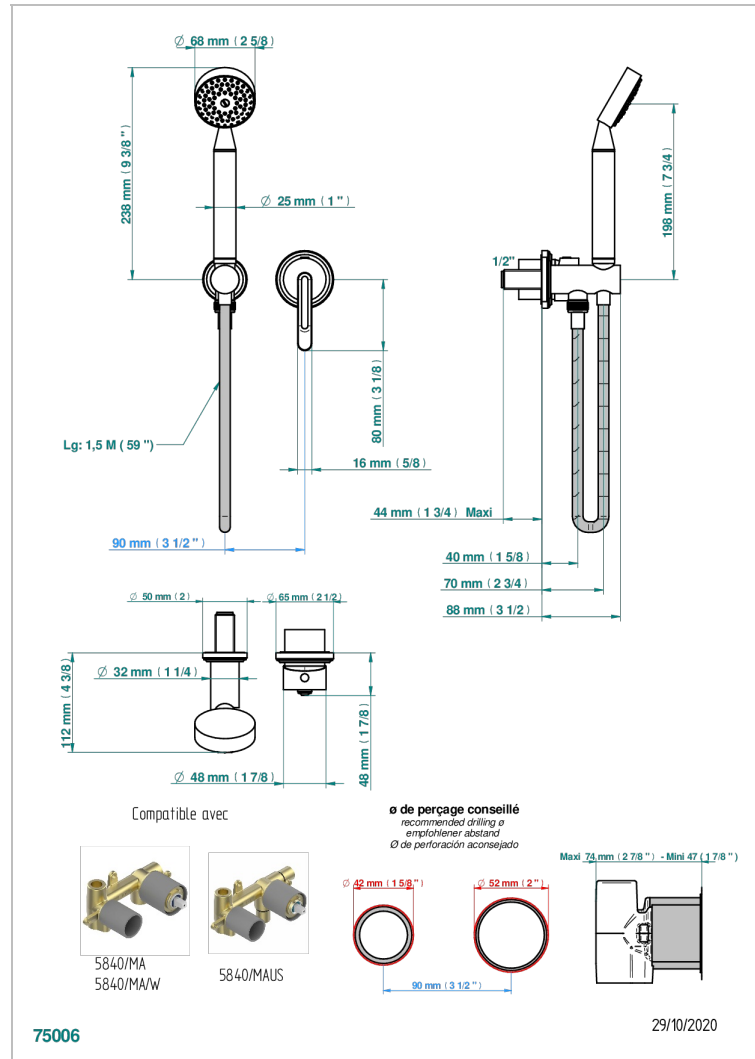

CORVAIR FIOR DI BOSCO

U8K-6561B

Trim only for wall mixer with complete handshower on hook

THG[®]
PARIS

CHARACTERISTIC

- Corvaire Fior di Bosco
- Trim only for wall mixer with complete handshower on hook

TECHNICAL SPECS

- Recommandé : 3 bars (max. 5 bars) - Advised : 43,5 psi (max. 72 psi)
- 9,5 l/min à 3 bars (2.5 gpm at 43.5 psi)

RELATED SKU'S

- Ref. G00-5840/MA Rough parts for concealed wall-mounted mixer with 1/2" outlet