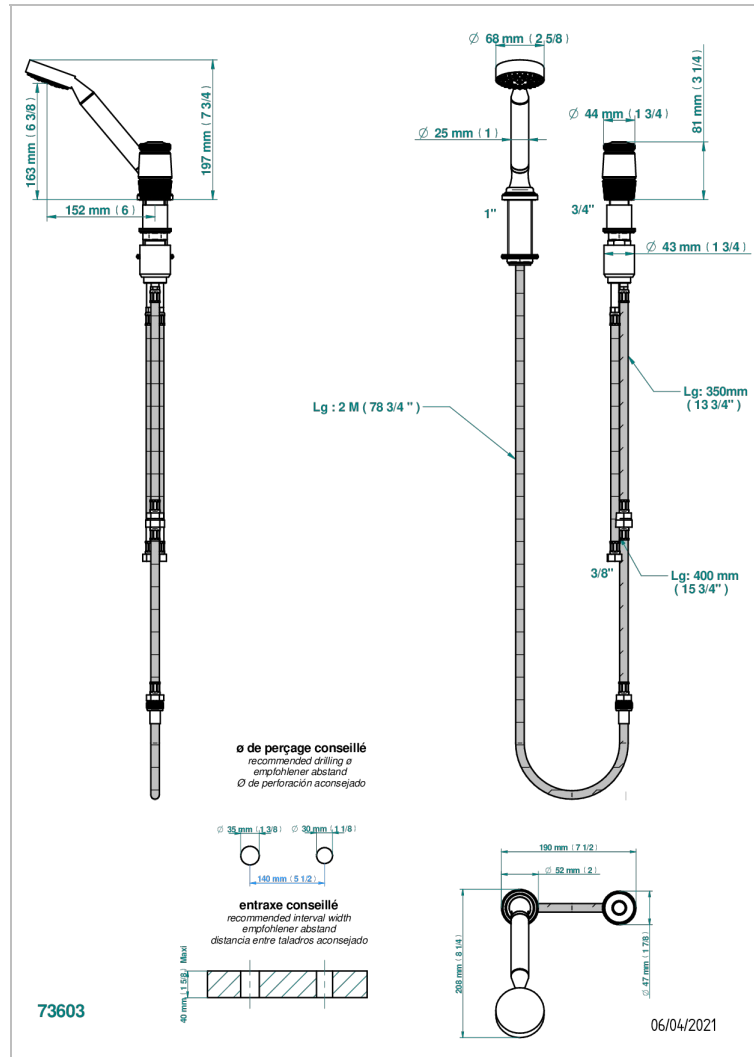

CORVAIR FIOR DI BOSCO

U8K-6532/60A

Deck mounted mixer with handshower, progressive cartridge

THG[®]
PARIS

CHARACTERISTIC

- ACS : 22ACCLY009

STANDARDS

AVAILABLE FINITIONS

Blush PVD - H62
Brass color PVD - H49
Brown bronze color PVD - F33
Chrome polished - A02
Gold color PVD - H52
Gold mat - F07

Gold polished - F01
Graphite PVD - H64
Light coated bronze - D01
Matt Umber PVD - H67
Matt blush PVD - H60
Matt brass color PVD - H50