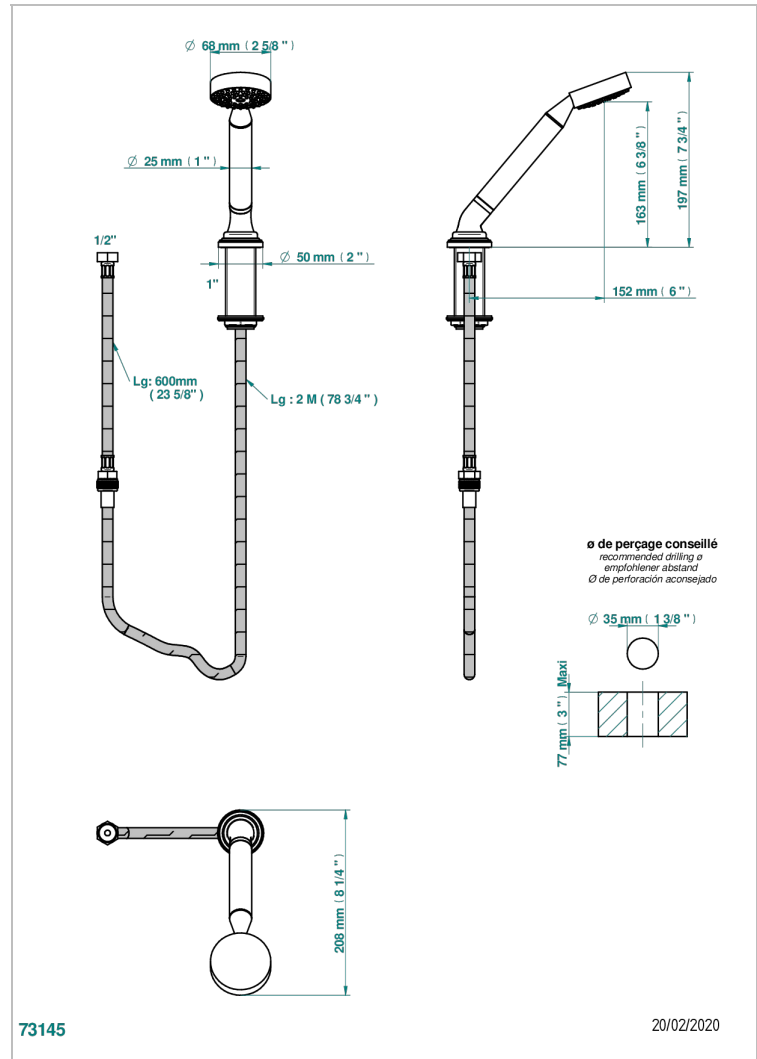

# CORVAIR FIOR DI BOSCO

U8K-60A

Deck mounted hand shower, with hose

THG<sup>®</sup>  
PARIS

## CHARACTERISTIC

- ACS : 20ACCLY558