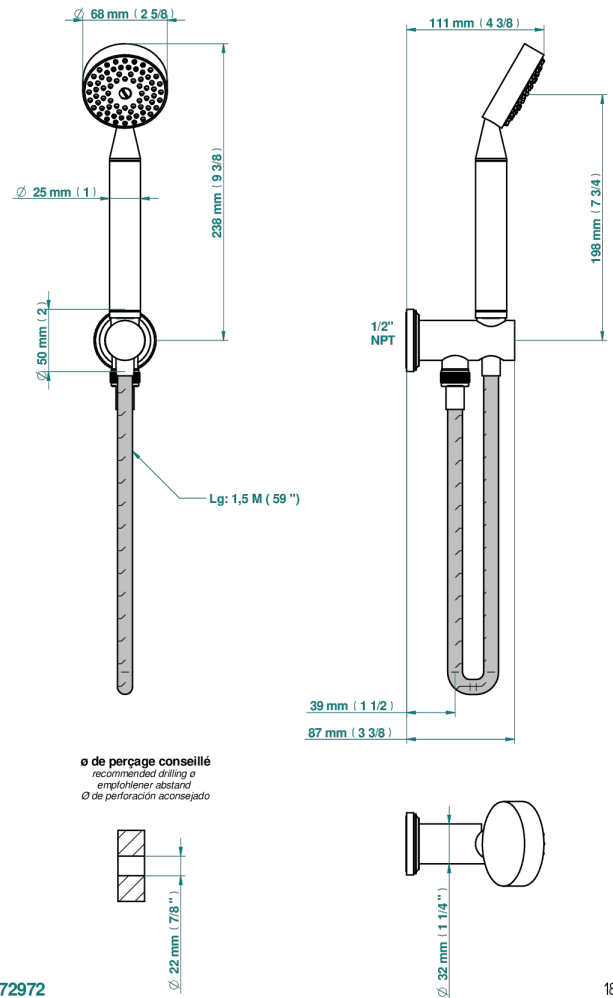

CORVAIR FIOR DI BOSCO

U8K-54/US

Wall mounted handshower with integrated fixed hook

CHARACTERISTIC

- Corvoir Fior di Bosco
- Wall mounted handshower with integrated fixed hook

AVAILABLE FINITIONS

Blush PVD - H62
Brass color PVD - H49
Brown bronze color PVD - F33
Chrome polished - A02
Gold color PVD - H52
Gold mat - F07

Gold polished - F01
Graphite PVD - H64
Light coated bronze - D01
Matt Umber PVD - H67
Matt blush PVD - H60
Matt brass color PVD - H50

Matt brown bronze color PVD - F34
Matt chrome (American satin) - C02
Matt gold color PVD - H53
Matt graphite PVD - H65
Matt nickel (American satin) - C01
Matt nickel color PVD - H56

Nickel color PVD - H55
Nickel polished - B01
Silver polished, antique - H03
Soft gold - F30
Soft matt gold - F31
Umber PVD - H66