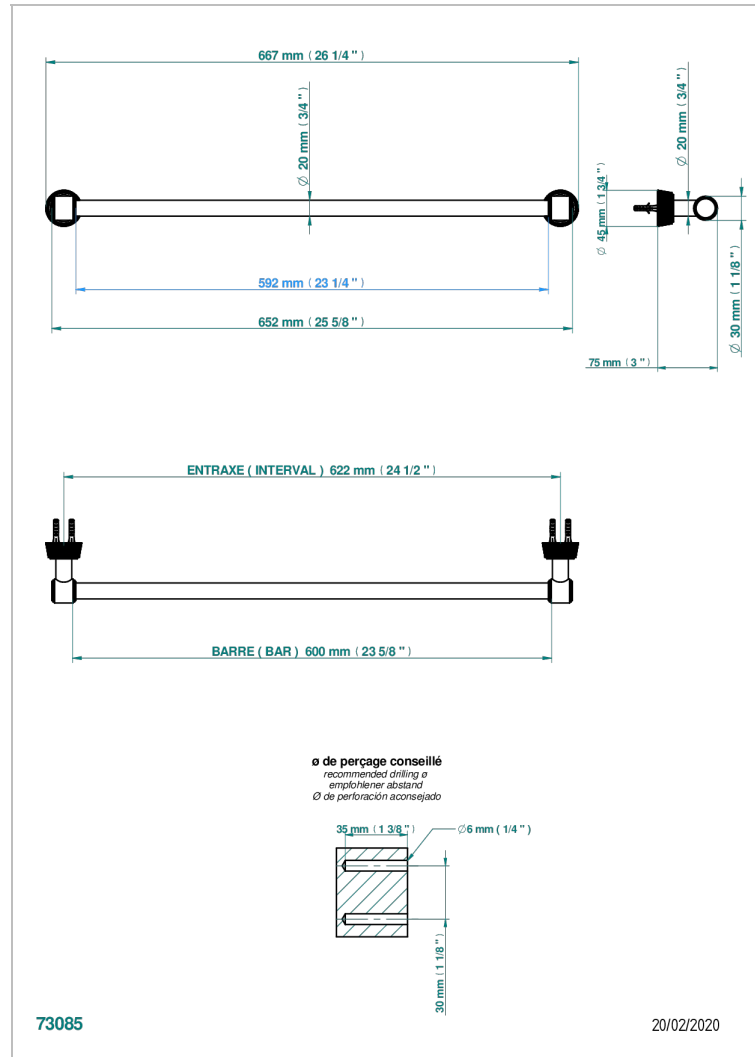

CORVAIR FIOR DI BOSCO

U8K-520/60

Towel bar, 24" long

THG[®]
PARIS

CHARACTERISTIC

- Corvair Fior di Bosco
- Towel bar, 24" long

AVAILABLE FINITIONS

Blush PVD - H62
Brass color PVD - H49
Brown bronze color PVD - F33
Chrome polished - A02
Gold color PVD - H52
Gold mat - F07