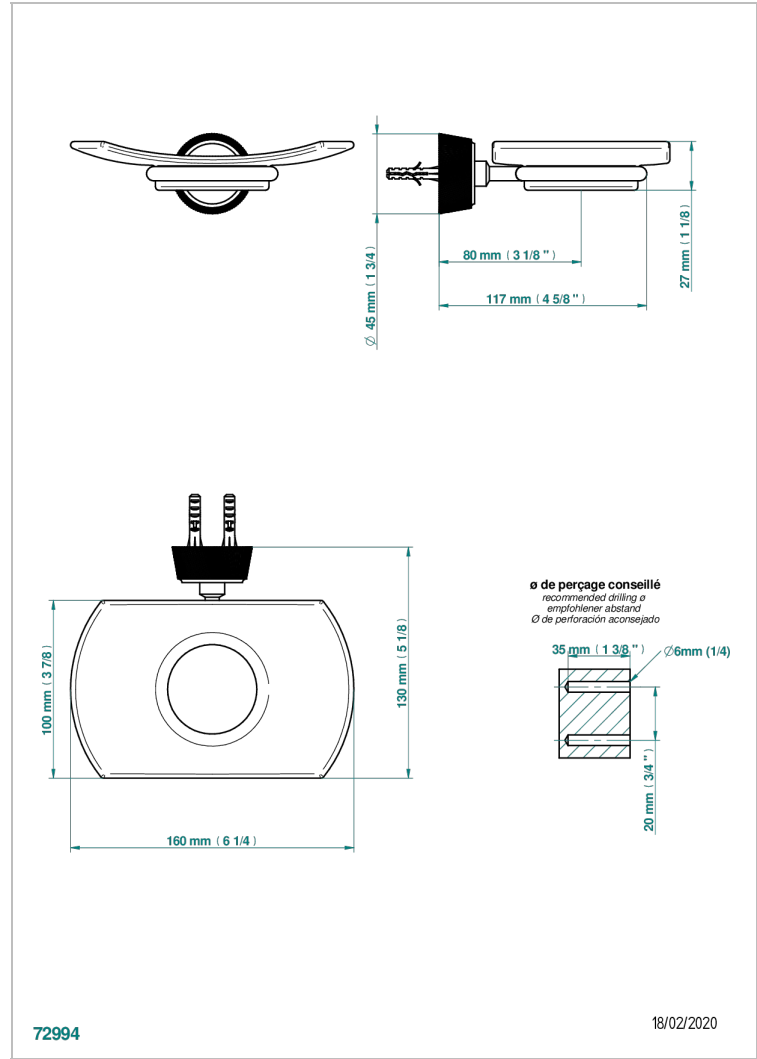

CORVAIR FIOR DI BOSCO

U8K-500

Glass soap dish, wall mounted

THG[®]
PARIS

CHARACTERISTIC

- Corvoir Fior di Bosco
- Glass soap dish, wall mounted

AVAILABLE FINITIONS

Blush PVD - H62
Brass color PVD - H49
Brown bronze color PVD - F33
Chrome polished - A02
Gold color PVD - H52
Gold mat - F07