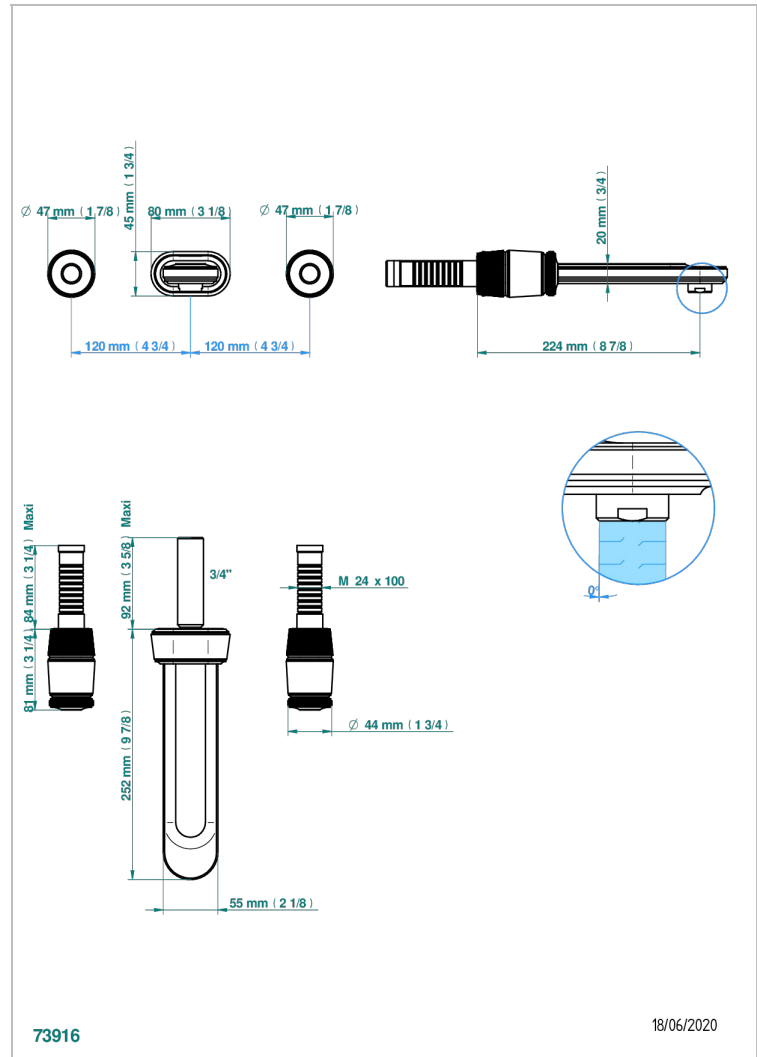

CORVAIR FIOR DI BOSCO

U8K-41SGB

Trim for wall mounted 3-hole bath set only

THG[®]
PARIS

CHARACTERISTIC

- Corvoir Fior di Bosco
- Trim for wall mounted 3-hole bath set only

RELATED SKU'S

- Ref. G00-40AM/US Rough parts for wall set (one counter clockwise and one clockwise cartridges)