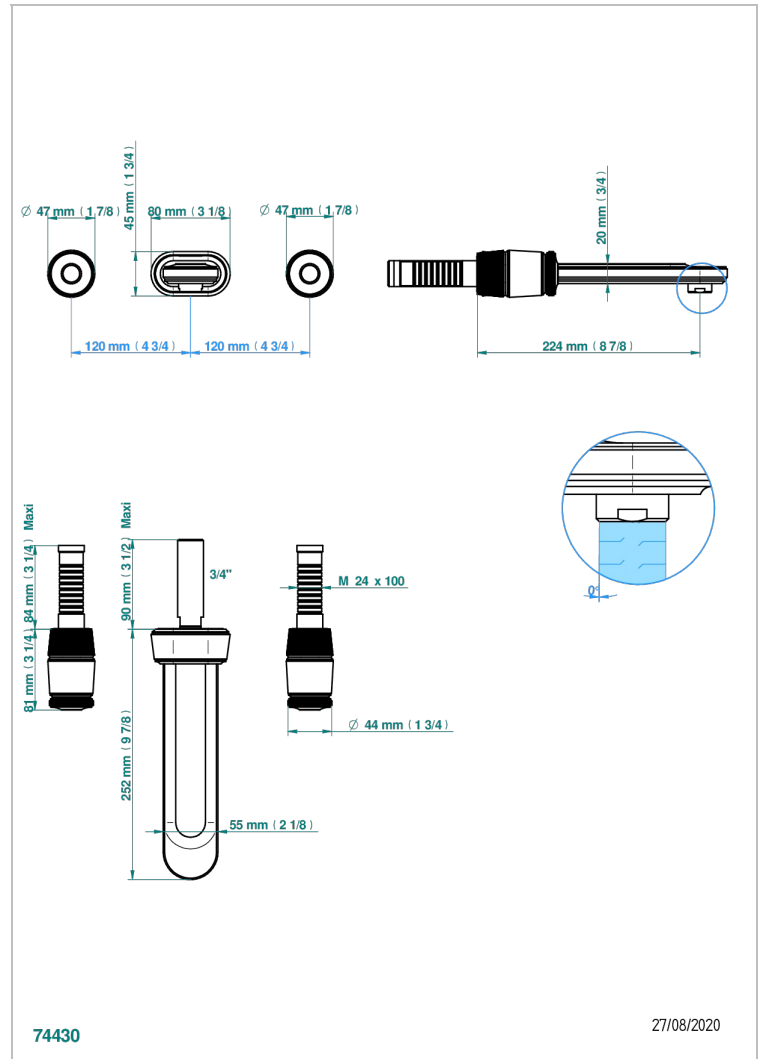

# CORVAIR FIOR DI BOSCO

U8K-40SGBUS

Trim for wall mounted 3-hole lavatory set only

THG<sup>®</sup>  
PARIS

## CHARACTERISTIC

- Corvoir Fior di Bosco
- Trim for wall mounted 3-hole lavatory set only

## RELATED SKU'S

- Ref. G00-40AM/US Rough parts for wall set (one counter clockwise and one clockwise cartridges)