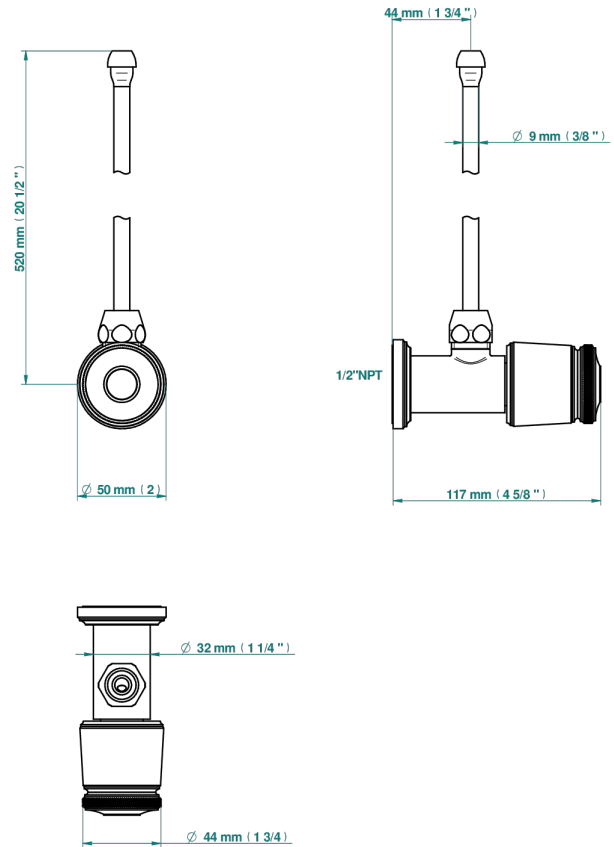

# CORVAIR FIOR DI BOSCO

U8K-181/SLA

Angle supply valve with 3/8" adaptor set

THG<sup>®</sup>  
PARIS

74376

24/08/2020

## CHARACTERISTIC

- Corvoir Fior di Bosco
- Angle supply valve with 3/8" adaptor set