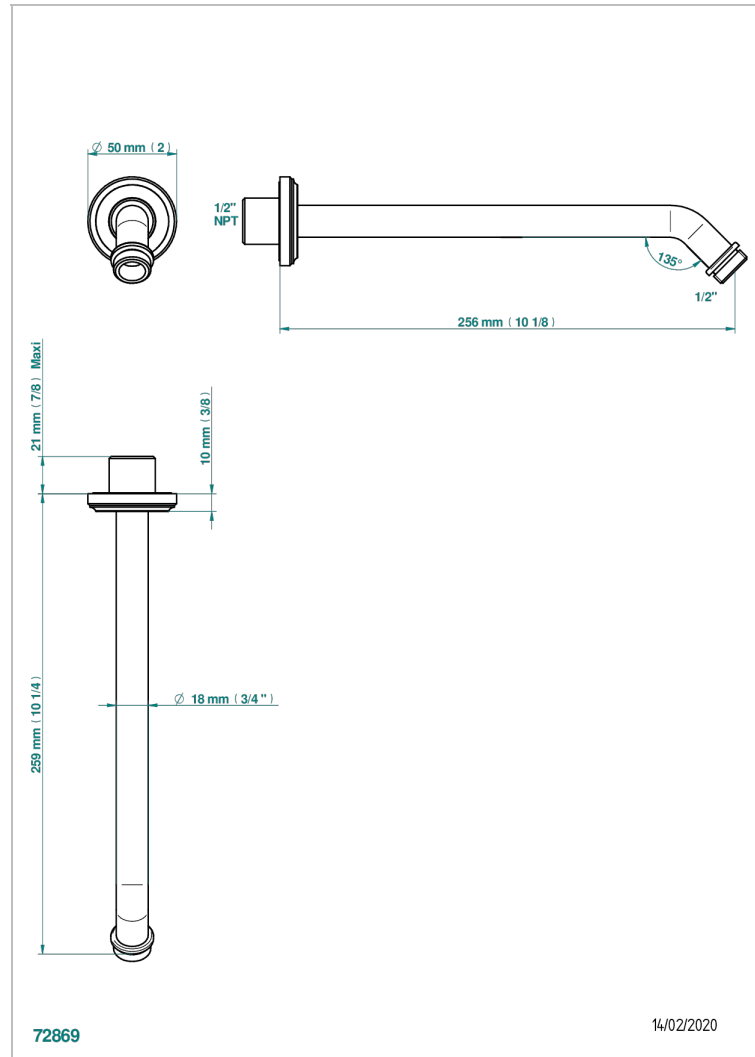

CORVAIR PORTORO WITH LEVER HANDLES

U8J-84/US

Horizontal shower arm, 45°, lg: 10"

THG[®]
PARIS

CHARACTERISTIC

- Corvair Portoro with lever handles
- Horizontal shower arm, 45°, lg: 10"

AVAILABLE FINITIONS

Blush PVD - H62
Brass color PVD - H49
Brown bronze color PVD - F33
Chrome polished - A02
Gold color PVD - H52
Gold mat - F07

Nickel color PVD - H55
Nickel polished - B01
Silver polished, antique - H03
Soft gold - F30
Soft matt gold - F31
Umber PVD - H66