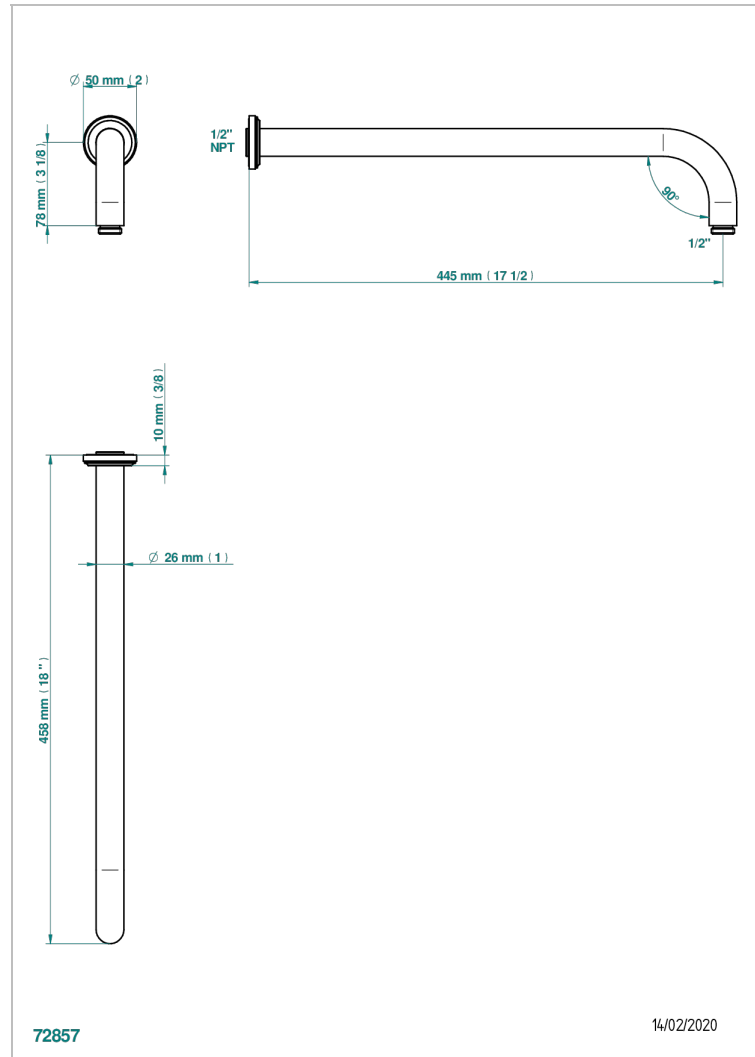

CORVAIR PORTORO WITH LEVER HANDLES

U8J-84L/US

Horizontal shower arm, 90°, lg: 17"

THG
PARIS

CHARACTERISTIC

- Corvaair Portoro with lever handles
- Horizontal shower arm, 90°, lg: 17"

AVAILABLE FINITIONS

Blush PVD - H62
Brass color PVD - H49
Brown bronze color PVD - F33
Chrome polished - A02
Gold color PVD - H52
Gold mat - F07

Gold polished - F01
Graphite PVD - H64
Light coated bronze - D01
Matt Umber PVD - H67
Matt blush PVD - H60
Matt brass color PVD - H50

Matt brown bronze color PVD - F34
Matt chrome (American satin) - C02
Matt gold color PVD - H53
Matt graphite PVD - H65
Matt nickel (American satin) - C01
Matt nickel color PVD - H56

Nickel color PVD - H55
Nickel polished - B01
Silver polished, antique - H03
Soft gold - F30
Soft matt gold - F31
Umber PVD - H66