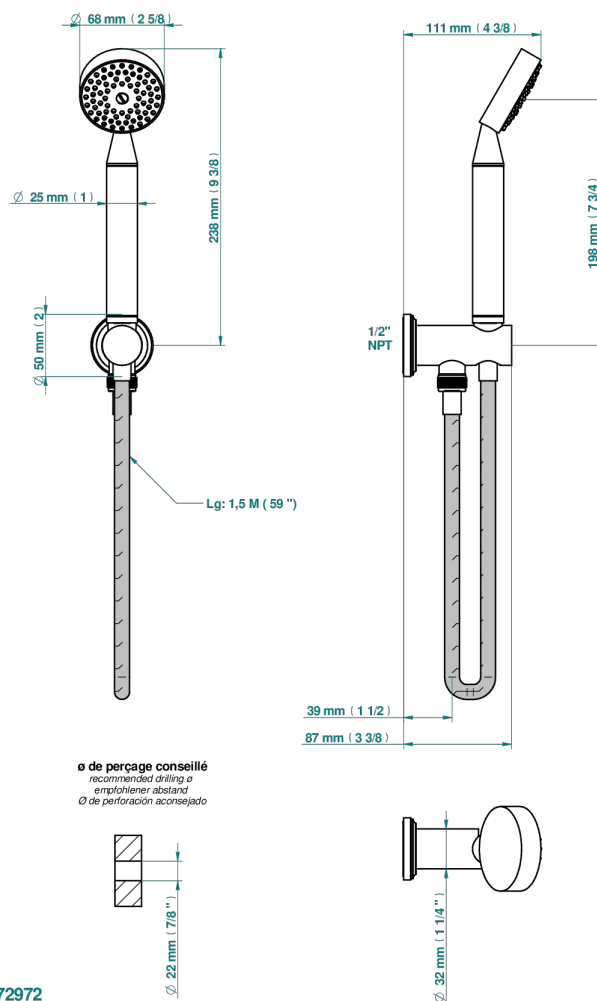

CORVAIR PORTORO WITH LEVER HANDLES

U8J-54/US

Wall mounted handshower with integrated fixed hook

CHARACTERISTIC

- Corvair Portoro with lever handles
- Wall mounted handshower with integrated fixed hook

AVAILABLE FINITIONS

Blush PVD - H62
Brass color PVD - H49
Brown bronze color PVD - F33
Chrome polished - A02
Gold color PVD - H52
Gold mat - F07

Gold polished - F01
Graphite PVD - H64
Light coated bronze - D01
Matt Umber PVD - H67
Matt blush PVD - H60
Matt brass color PVD - H50

Matt brown bronze color PVD - F34
Matt chrome (American satin) - C02
Matt gold color PVD - H53
Matt graphite PVD - H65
Matt nickel (American satin) - C01
Matt nickel color PVD - H56

Nickel color PVD - H55
Nickel polished - B01
Silver polished, antique - H03
Soft gold - F30
Soft matt gold - F31
Umber PVD - H66