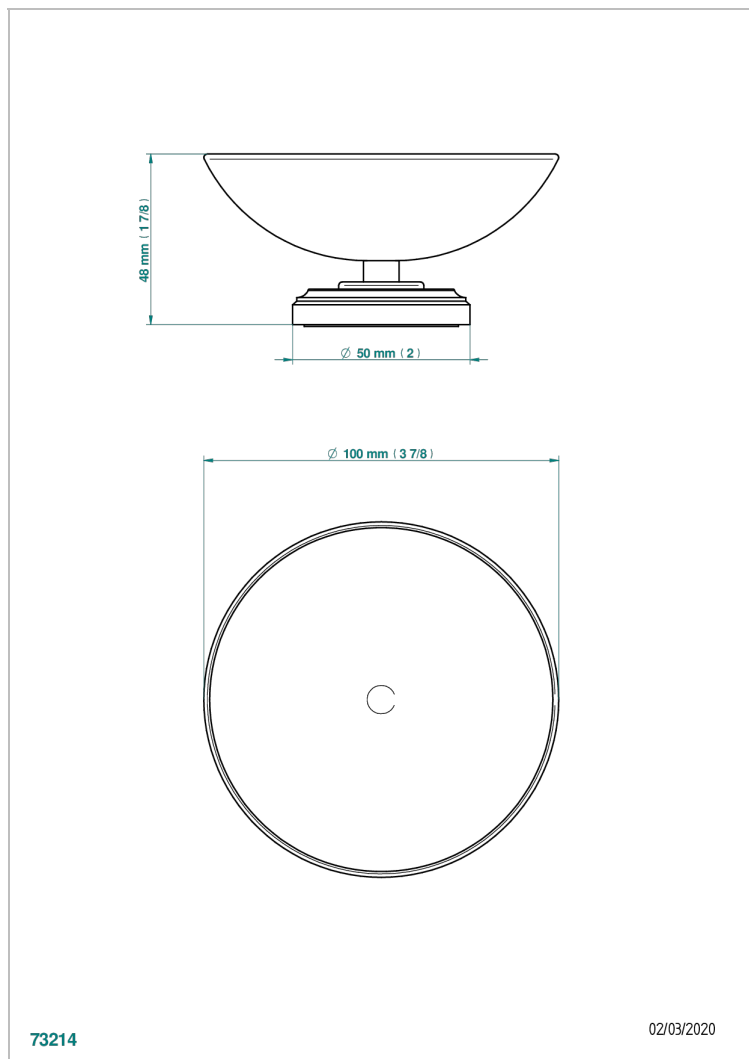

CORVAIR PORTORO WITH LEVER HANDLES

U8J-544

Soap dish, freestanding , 4" diameter

CHARACTERISTIC

- Corvaire Portoro with lever handles
- Soap dish, freestanding , 4" diameter

AVAILABLE FINITIONS

Blush PVD - H62
Brass color PVD - H49
Brown bronze color PVD - F33
Chrome polished - A02
Gold color PVD - H52
Gold mat - F07

Nickel color PVD - H55
Nickel polished - B01
Silver polished, antique - H03
Soft gold - F30
Soft matt gold - F31
Umber PVD - H66