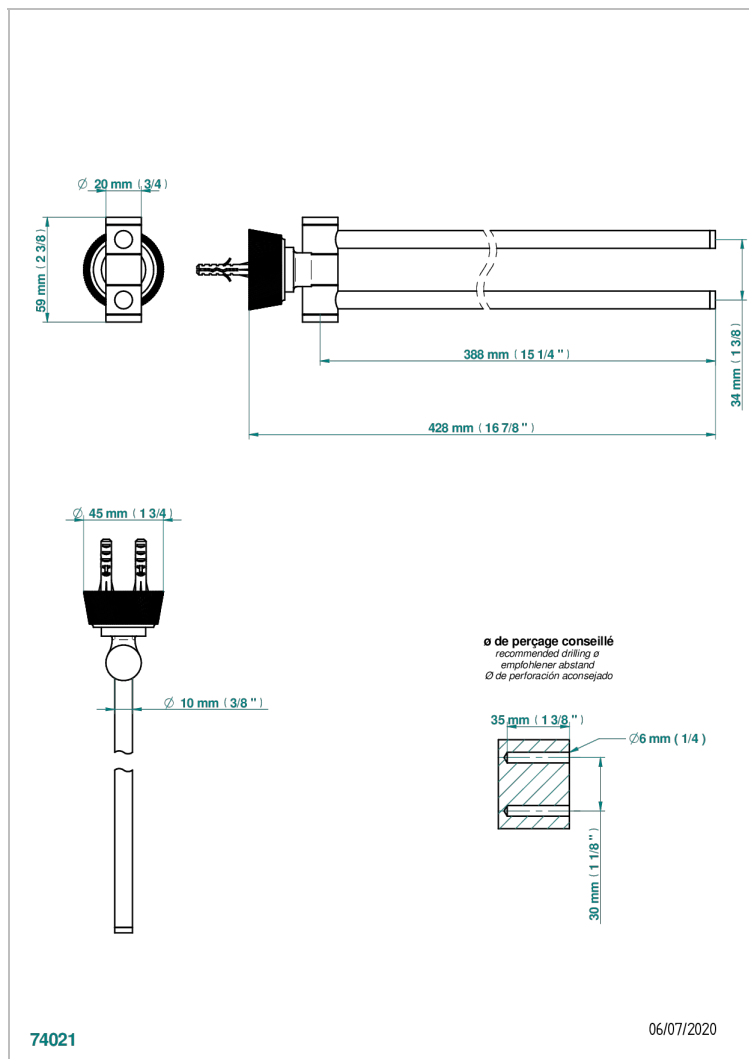

CORVAIR PORTORO WITH LEVER HANDLES

U8J-522

Towel bar 15 3/4" long, double swivel

CHARACTERISTIC

- Corvaair Portoro with lever handles
- Towel bar 15 3/4" long, double swivel

AVAILABLE FINITIONS

Blush PVD - H62
Brass color PVD - H49
Brown bronze color PVD - F33
Chrome polished - A02
Gold color PVD - H52
Gold mat - F07

Nickel color PVD - H55
Nickel polished - B01
Silver polished, antique - H03
Soft gold - F30
Soft matt gold - F31
Umber PVD - H66