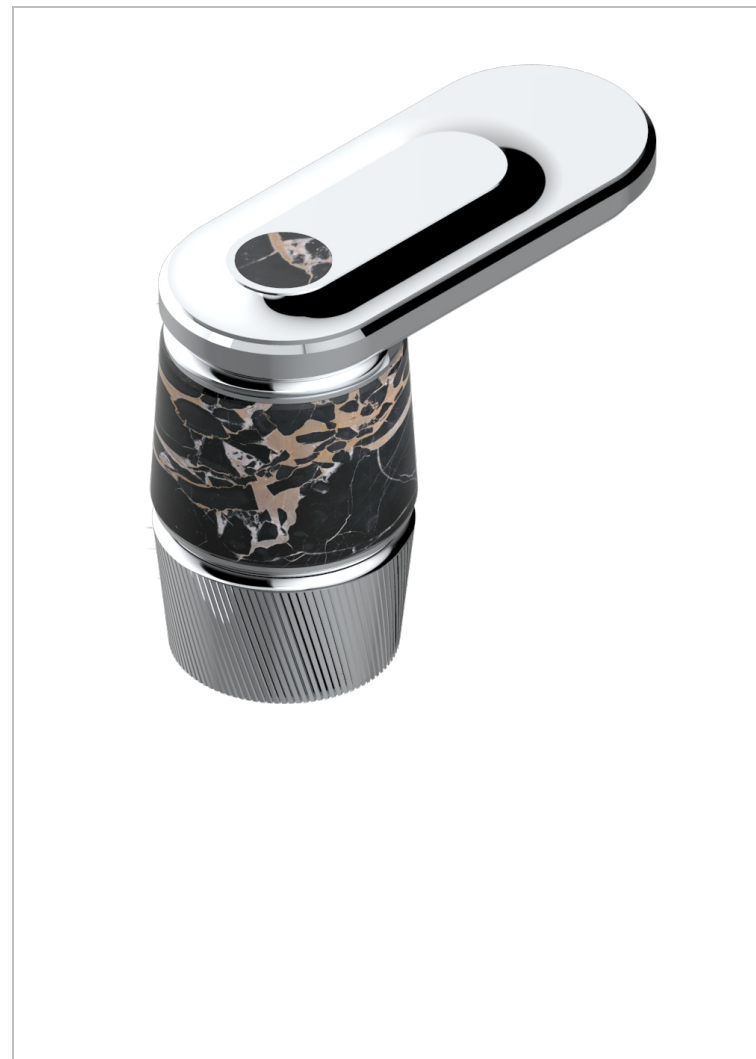

CORVAIR PORTORO WITH LEVER HANDLES

U8J-504VGUS

2-function deck diverter with trim

CHARACTERISTIC

- Corvaair Portoro with lever handles
- 2-function deck diverter with trim

AVAILABLE FINITIONS

Blush PVD - H62
Brass color PVD - H49
Brown bronze color PVD - F33
Chrome polished - A02
Gold color PVD - H52
Gold mat - F07

Gold polished - F01
Graphite PVD - H64
Light coated bronze - D01
Matt Umber PVD - H67
Matt blush PVD - H60
Matt brass color PVD - H50

Matt brown bronze color PVD - F34
Matt chrome (American satin) - C02
Matt gold color PVD - H53
Matt graphite PVD - H65
Matt nickel (American satin) - C01
Matt nickel color PVD - H56

Nickel color PVD - H55
Nickel polished - B01
Silver polished, antique - H03
Soft gold - F30
Soft matt gold - F31
Umber PVD - H66