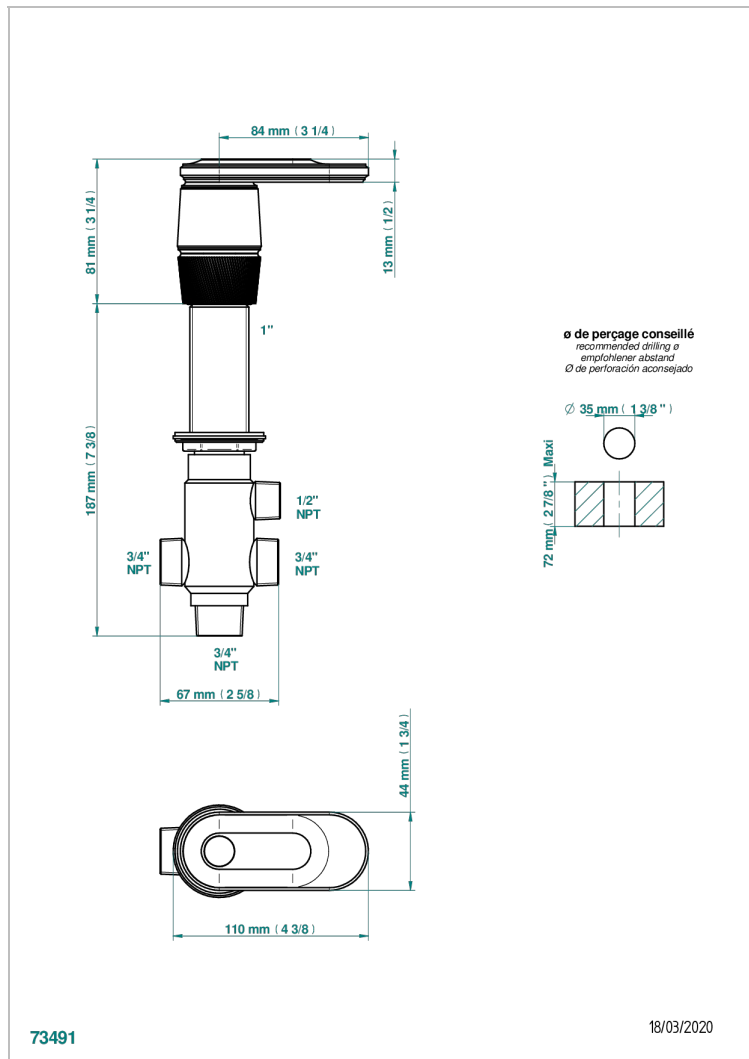

CORVAIR PORTORO WITH LEVER HANDLES

U8J-504VGUS

2-function deck diverter with trim

CHARACTERISTIC

- Corvaair Portoro with lever handles
- 2-function deck diverter with trim

AVAILABLE FINITIONS

Blush PVD - H62
Brass color PVD - H49
Brown bronze color PVD - F33
Chrome polished - A02
Gold color PVD - H52
Gold mat - F07