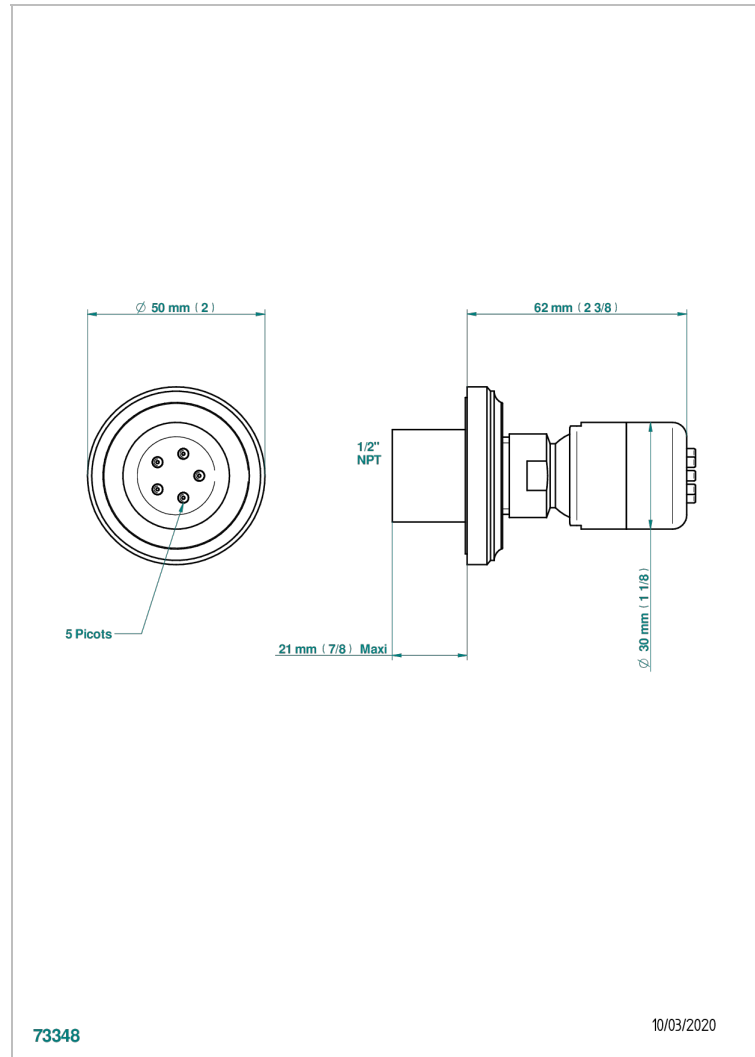

# CORVAIR PORTORO WITH LEVER HANDLES

U8J-290/BUS

Body spray 1/2" with Easyclean system

THG<sup>®</sup>  
PARIS

## CHARACTERISTIC

- Corvaair Portoro with lever handles
- Body spray 1/2" with Easyclean system