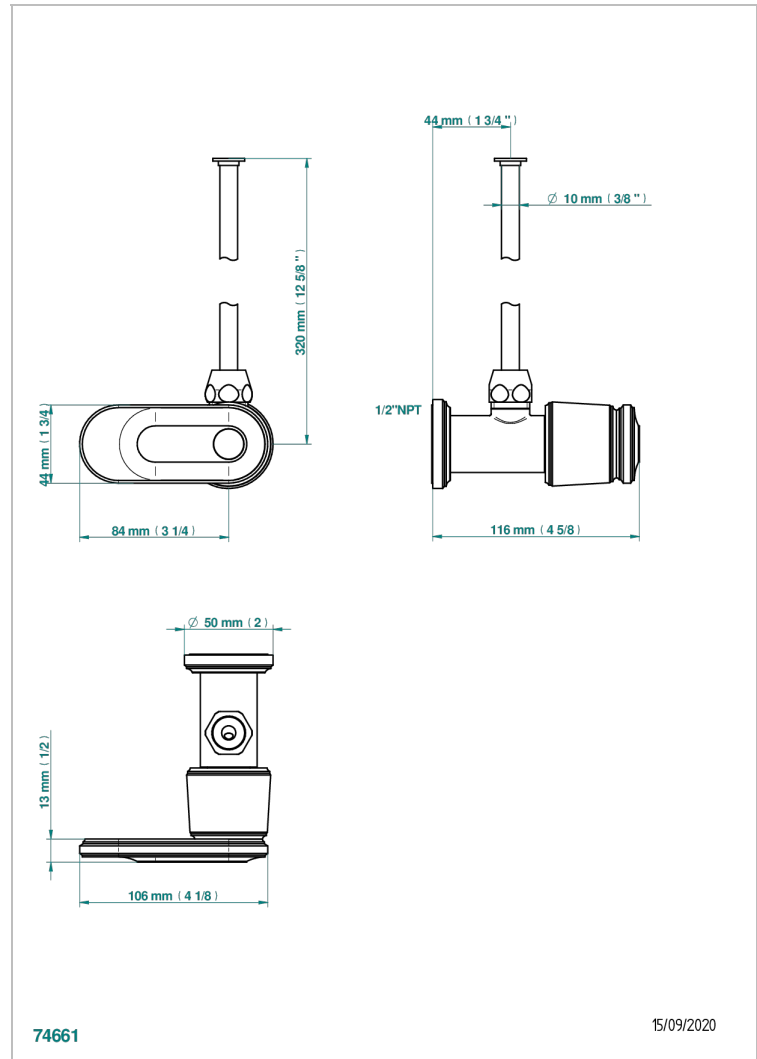

CORVAIR PORTORO WITH LEVER HANDLES

U8J-181/SWC

Angle supply valve with 3/8" adaptor set for toilet

THG[®]
PARIS

74661

15/09/2020

CHARACTERISTIC

- Corvair Portoro with lever handles
- Angle supply valve with 3/8" adaptor set for toilet