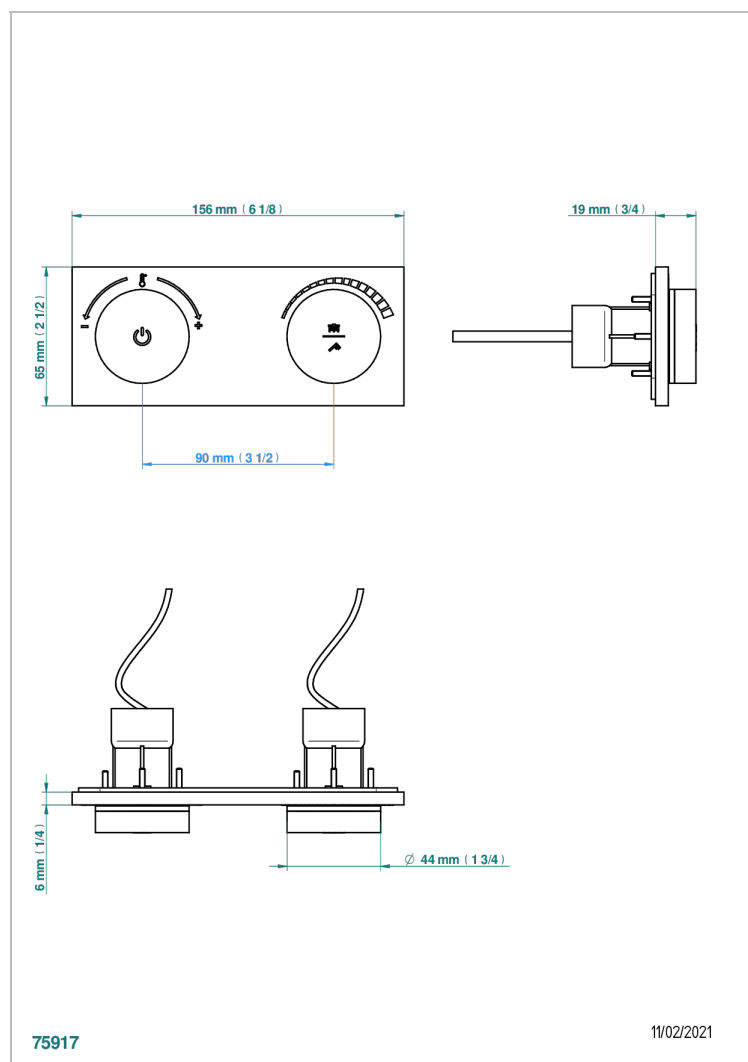

# ICON-X CARBON GOLD WITH LEVER HANDLES

U7T-6772DB

THG  
PARIS

Trim for electronic wall-mounted shower control, on/off and temperature control, 2 functions

11/02/2021

## CHARACTERISTIC

- Icon-x carbon gold with lever handles
- Trim for electronic wall-mounted shower control, on/off and temperature control, 2 functions