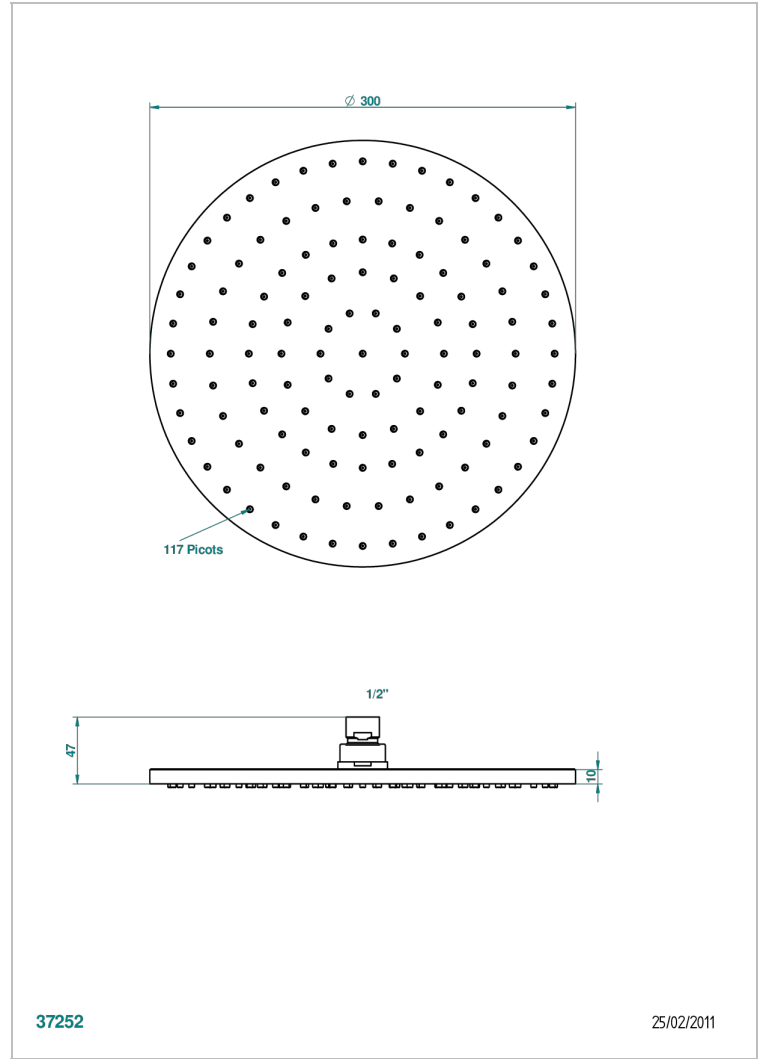

# ICON-X CARBON GOLD WITH LEVER HANDLES

U7T-280EP/US

Shower head, 12" diameter with Easyclean system

THG<sup>®</sup>  
PARIS

## CHARACTERISTIC

- Showerhead equipped with a flow limiter
- Mounted on a ball joint
- Showerhead with silicone nozzles to facilitate the removal of limescale
- Installation of a water softener is strongly recommended
- ASME : ASME A112.18.1-2011/CSA B125.1-11

## TECHNICAL SPECS

- Recommandé : 3 bars (max. 5 bars) - Advised : 43,5 psi (max. 72 psi)
- 9,5 l/min à 3 bars (2.5 gpm at 43.5 psi)

Matt chrome (American satin) - C02  
Matt gold color PVD - H53  
Matt graphite PVD - H65  
Matt nickel (American satin) - C01  
Matt nickel color PVD - H56  
Nickel antique / Sovereign - H28