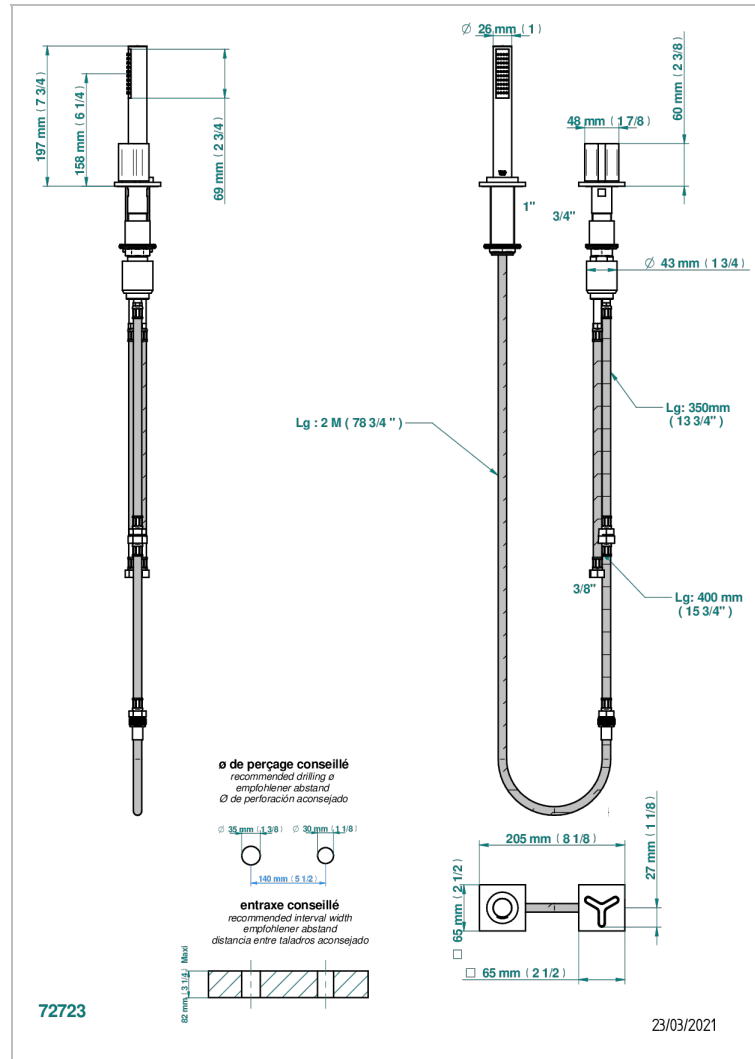

ICON-X CARBON GOLD

U7S-6532/60A

Deck mounted mixer with handshower, progressive cartridge

CHARACTERISTIC

- ACS : 22ACCLY009

STANDARDS

AVAILABLE FINITIONS

- Blush PVD - H62
- Brass color PVD - H49
- Brown bronze color PVD - F33
- Chrome polished - A02
- Gold color PVD - H52
- Gold mat - F07

- Gold polished - F01
- Graphite PVD - H64
- Matt Umber PVD - H67
- Matt blush PVD - H60
- Matt brass color PVD - H50
- Matt brown bronze color PVD - F34

- Matt chrome (American satin) - C02
- Matt gold color PVD - H53
- Matt graphite PVD - H65
- Matt nickel (American satin) - C01
- Matt nickel color PVD - H56
- Nickel antique / Sovereign - H28

- Nickel color PVD - H55
- Nickel polished - B01
- Soft gold - F30
- Soft matt gold - F31
- Umber PVD - H66