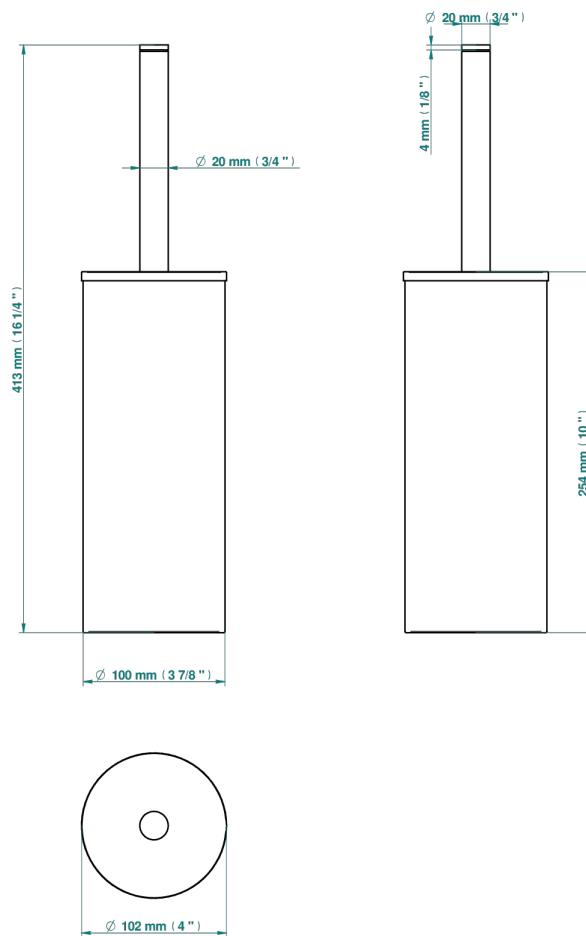

ICON-X CARBON GOLD

U7S-4700C

THG[®]
PARIS

Metal toilet brush holder with brush with cover floor mounted

58032

19/02/2020

CHARACTERISTIC

- Icon-x carbon gold
- Metal toilet brush holder with brush with cover floor mounted