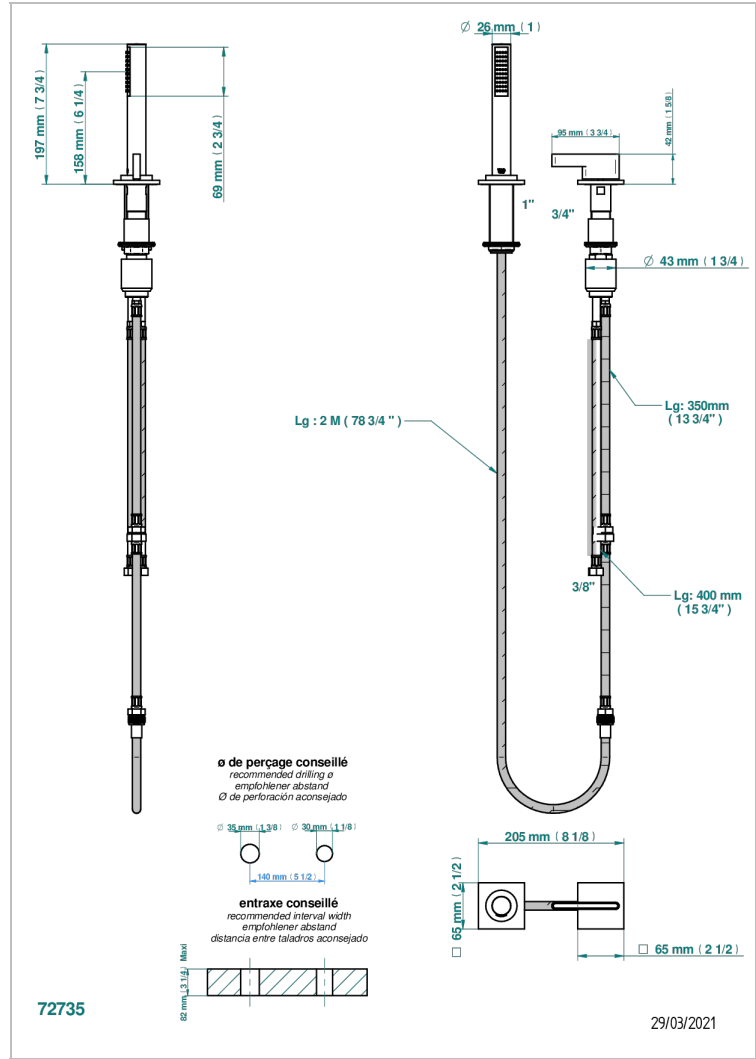

ICON-X TITANIUM WITH LEVER HANDLES

U7M-6532/60A

Deck mounted mixer with handshower, progressive cartridge

CHARACTERISTIC

- ACS : 22ACCLY009

STANDARDS

AVAILABLE FINITIONS

- Blush PVD - H62
- Brass color PVD - H49
- Brown bronze color PVD - F33
- Chrome polished - A02
- Gold color PVD - H52
- Gold mat - F07

- Gold polished - F01
- Graphite PVD - H64
- Matt Umber PVD - H67
- Matt blush PVD - H60
- Matt brass color PVD - H50
- Matt brown bronze color PVD - F34

- Matt chrome (American satin) - C02
- Matt gold color PVD - H53
- Matt graphite PVD - H65
- Matt nickel (American satin) - C01
- Matt nickel color PVD - H56
- Nickel antique / Sovereign - H28

- Nickel color PVD - H55
- Nickel polished - B01
- Soft gold - F30
- Soft matt gold - F31
- Umber PVD - H66