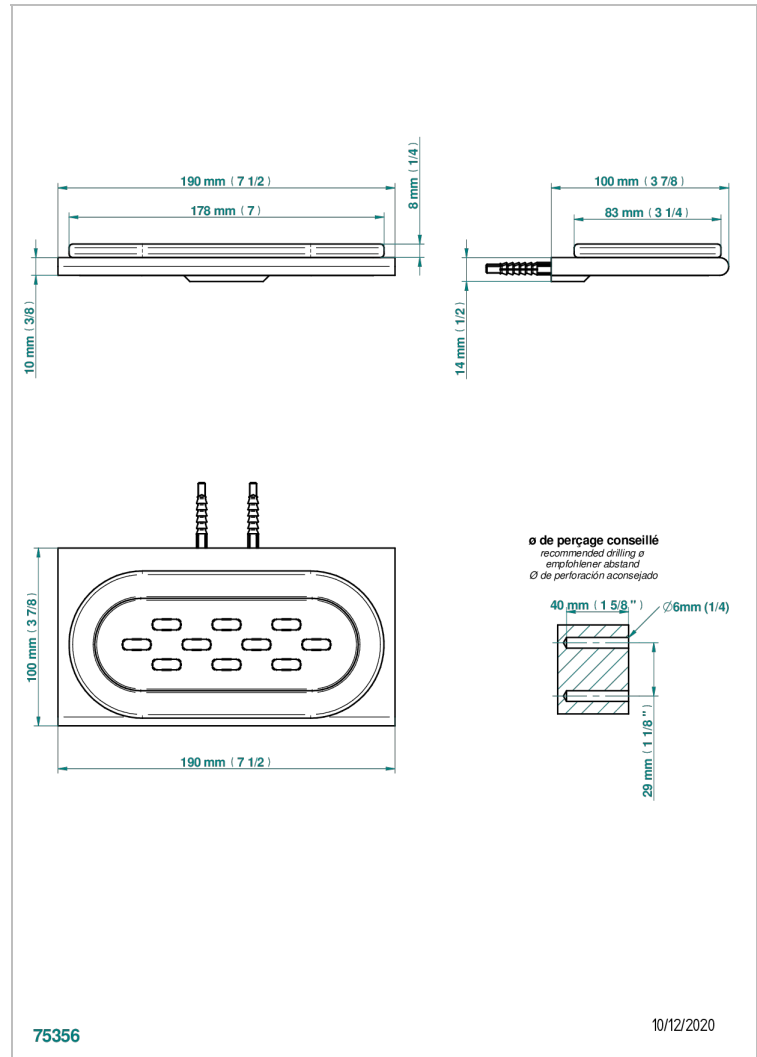

ICON-X TITANIUM

U7L-500

Glass soap dish, wall mounted

THG[®]
PARIS

CHARACTERISTIC

- Icon-x titanium
- Glass soap dish, wall mounted

AVAILABLE FINITIONS

Blush PVD - H62
Brass color PVD - H49
Brown bronze color PVD - F33
Chrome polished - A02
Gold color PVD - H52
Gold mat - F07