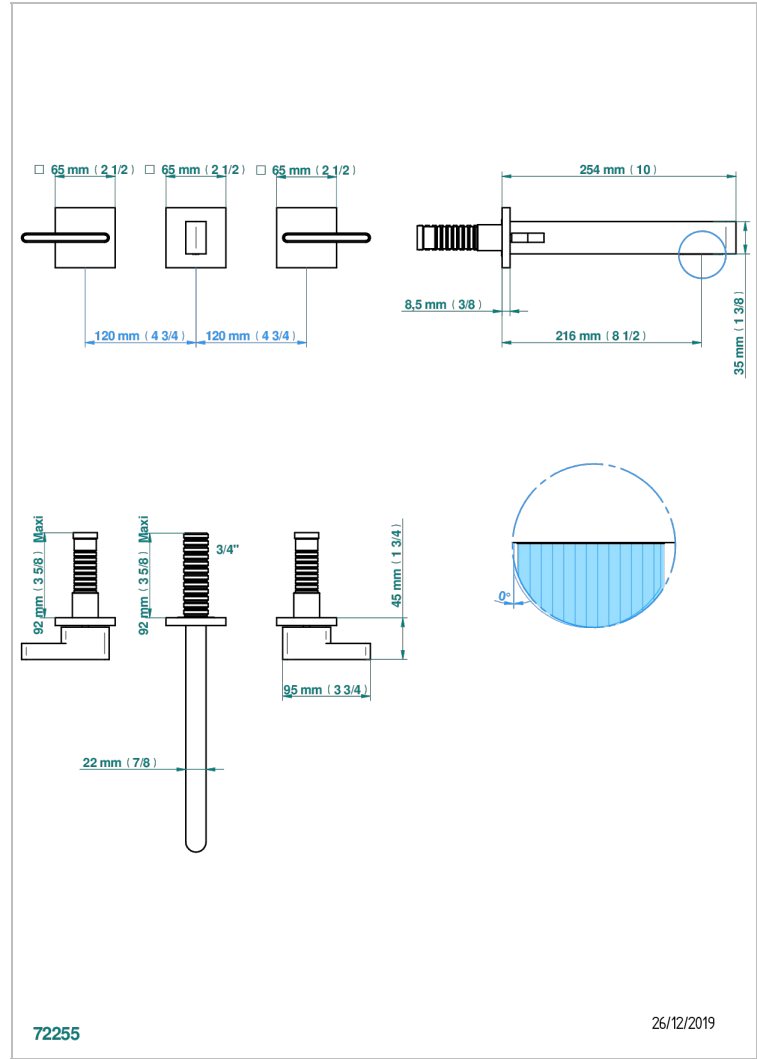

ICON-X METAL INLAY WITH LEVER HANDLES

U7K-41SGB

Trim for wall mounted 3-hole bath set only

CHARACTERISTIC

- Icon-x metal inlay with lever handles
- Trim for wall mounted 3-hole bath set only

RELATED SKU'S

- Ref. G00-40AM/US Rough parts for wall set (one counter clockwise and one clockwise cartridges)