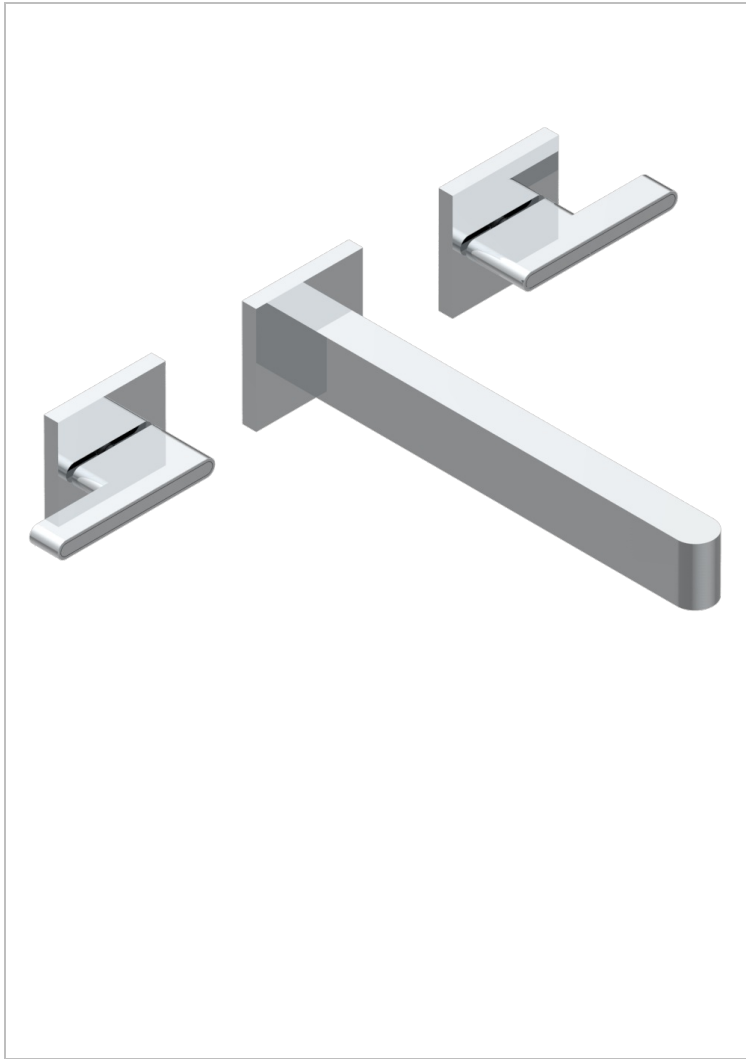

ICON-X METAL INLAY WITH LEVER HANDLES

U7K-41SGB

Trim for wall mounted 3-hole bath set only

CHARACTERISTIC

- Icon-x metal inlay with lever handles
- Trim for wall mounted 3-hole bath set only

RELATED SKU'S

- Ref. G00-40AM/US Rough parts for wall set (one counter clockwise and one clockwise cartridges)

AVAILABLE FINITIONS

Blush PVD - H62
Brass color PVD - H49
Brown bronze color PVD - F33
Chrome polished - A02
Gold color PVD - H52
Gold mat - F07

Gold polished - F01
Graphite PVD - H64
Matt Umber PVD - H67
Matt blush PVD - H60
Matt brass color PVD - H50
Matt brown bronze color PVD - F34

Matt chrome (American satin) - C02
Matt gold color PVD - H53
Matt graphite PVD - H65
Matt nickel (American satin) - C01
Matt nickel color PVD - H56
Nickel antique / Sovereign - H28

Nickel color PVD - H55
Nickel polished - B01
Polished chrome with gold inlay - GA1
Soft gold - F30
Soft matt gold - F31
Umber PVD - H66