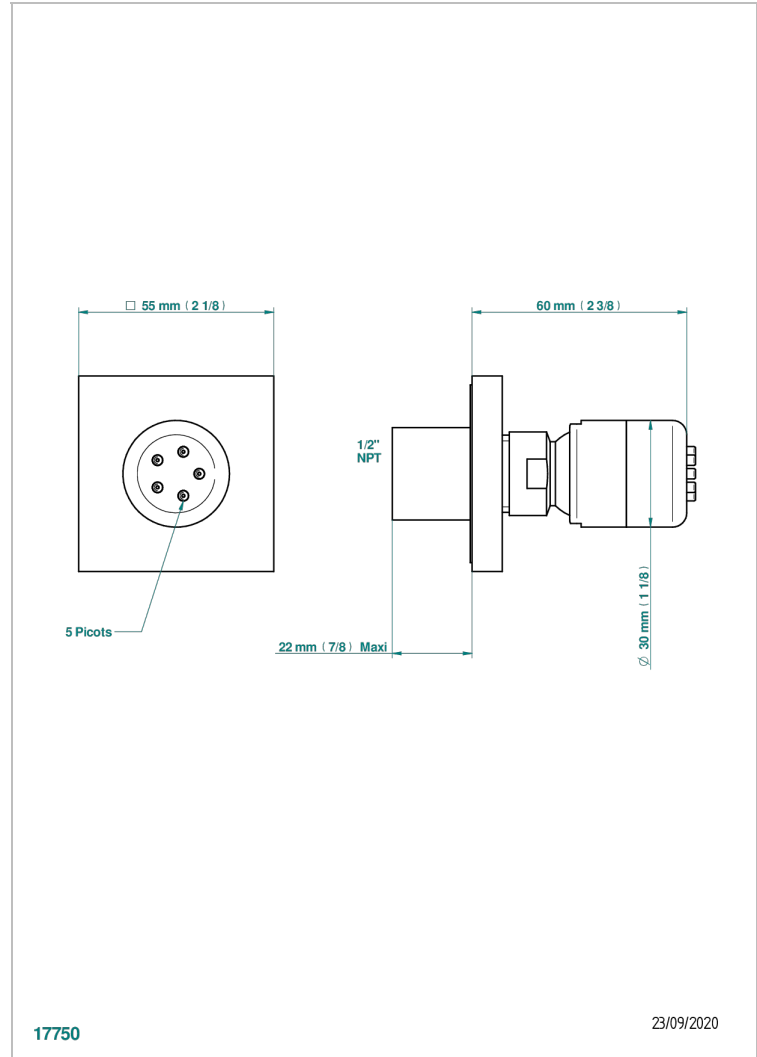

ICON-X METAL INLAY WITH LEVER HANDLES

U7K-290/BUS

Body spray 1/2" with Easyclean system

THG[®]
PARIS

CHARACTERISTIC

- Icon-x metal inlay with lever handles
- Body spray 1/2" with Easyclean system

AVAILABLE FINITIONS