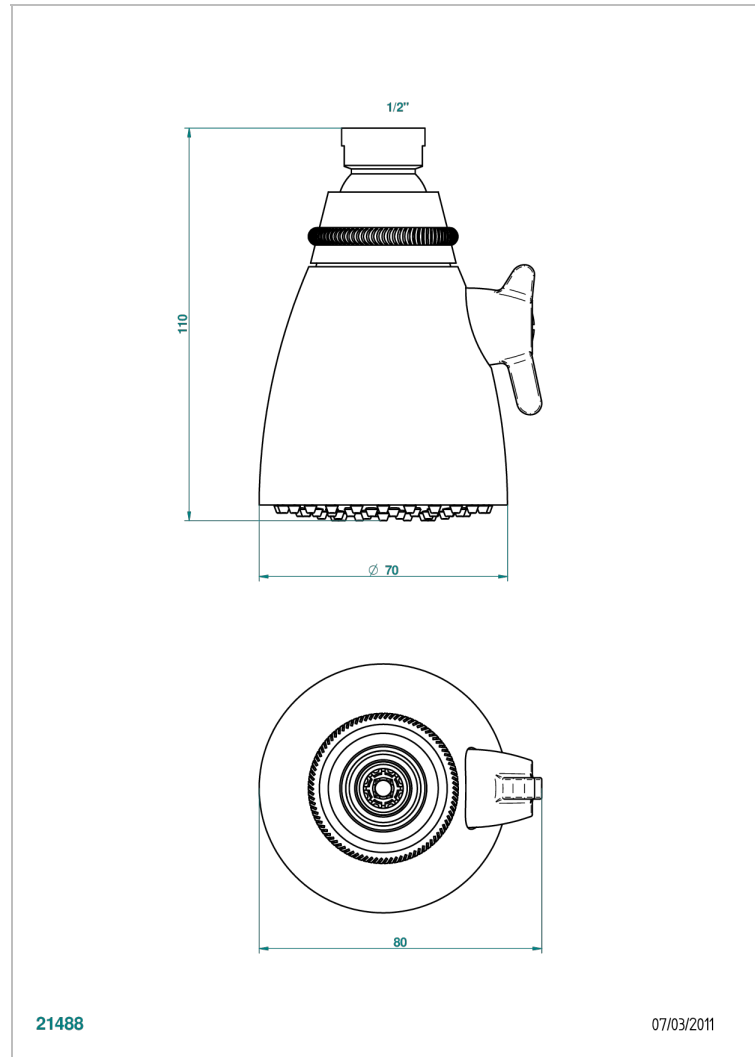

ICON-X METAL INLAY WITH LEVER HANDLES

U7K-288L/US

Shower head, adjustable, 2" 3/4 diameter with Easyclean system

THG[®]
PARIS

CHARACTERISTIC

- Brass
- Adjustable jet Power
- Showerhead equipped with a flow limiter
- Mounted on a ball joint
- Showerhead with silicone nozzles to facilitate the removal of limescale
- Installation of a water softener is strongly recommended

TECHNICAL SPECS

- Recommandé : 3 bars (max. 5 bars) - Advised : 43,5 psi (max. 72 psi)
- 9,5 l/min à 3 bars (2.5 gpm at 43.5 psi)

AVAILABLE FINITIONS

Blush PVD - H62
Brass color PVD - H49
Brown bronze color PVD - F33
Chrome polished - A02
Gold color PVD - H52
Gold mat - F07