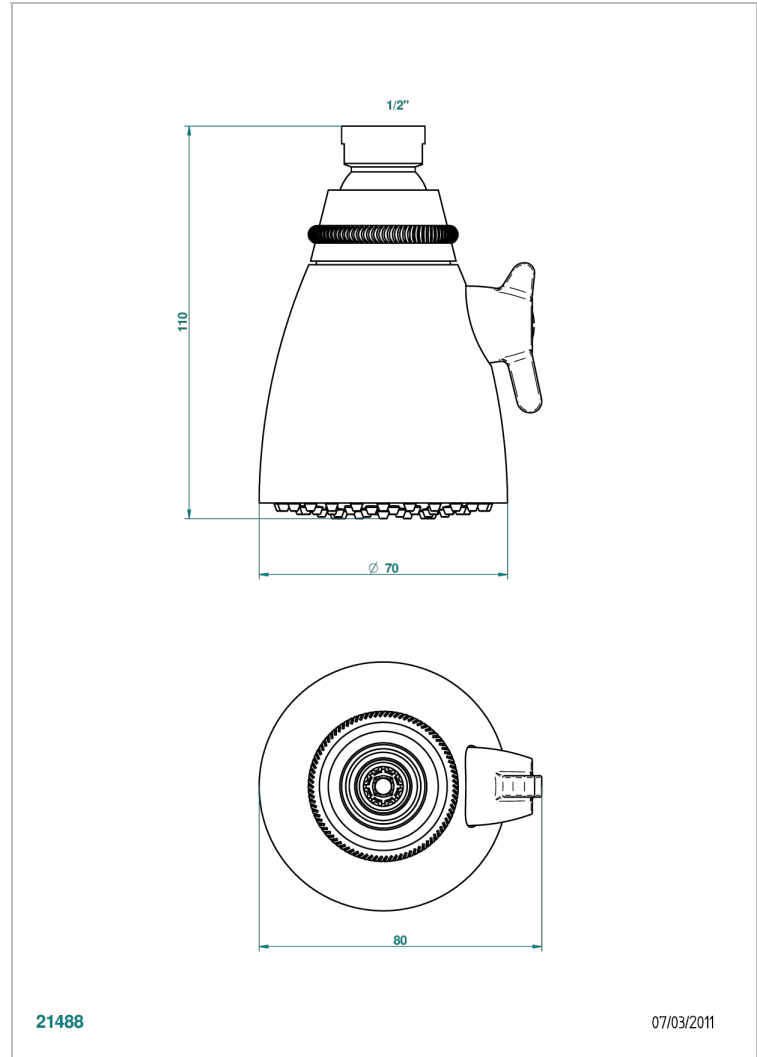

ICON-X METAL INLAY

U7J-288L/US

Shower head, adjustable, 2" 3/4 diameter with Easyclean system

THG[®]
PARIS

21488

07/03/2011

CHARACTERISTIC

- Brass
- Adjustable jet Power
- Showerhead equipped with a flow limiter
- Mounted on a ball joint
- Showerhead with silicone nozzles to facilitate the removal of limescale
- Installation of a water softener is strongly recommended

TECHNICAL SPECS

- Recommandé : 3 bars (max. 5 bars) - Advised : 43,5 psi (max. 72 psi)
- 9,5 l/min à 3 bars (2.5 gpm at 43.5 psi)

AVAILABLE FINITIONS

Blush PVD - H62
Brass color PVD - H49
Brown bronze color PVD - F33
Chrome polished - A02
Gold color PVD - H52
Gold mat - F07