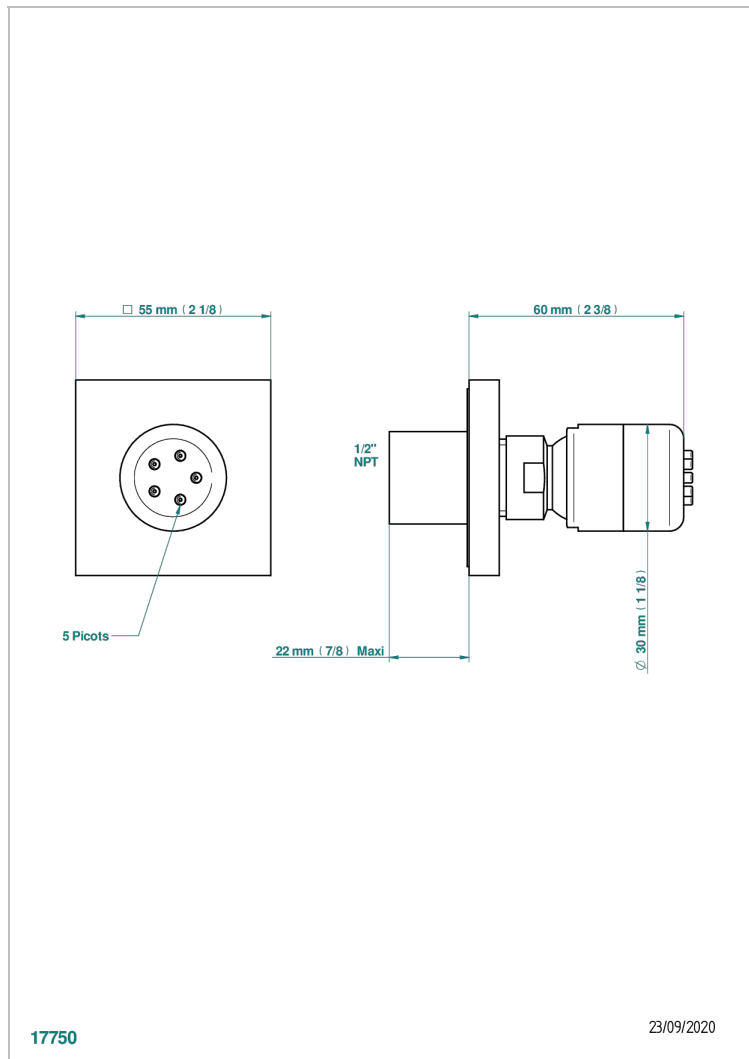

ICON-X WITH LEVER HANDLES

U7H-290/BUS

Body spray 1/2" with Easyclean system

CHARACTERISTIC

- Icon-x with lever handles
- Body spray 1/2" with Easyclean system

AVAILABLE FINITIONS

Blush PVD - H62
Brass color PVD - H49
Brown bronze color PVD - F33
Chrome polished - A02
Gold color PVD - H52
Gold mat - F07