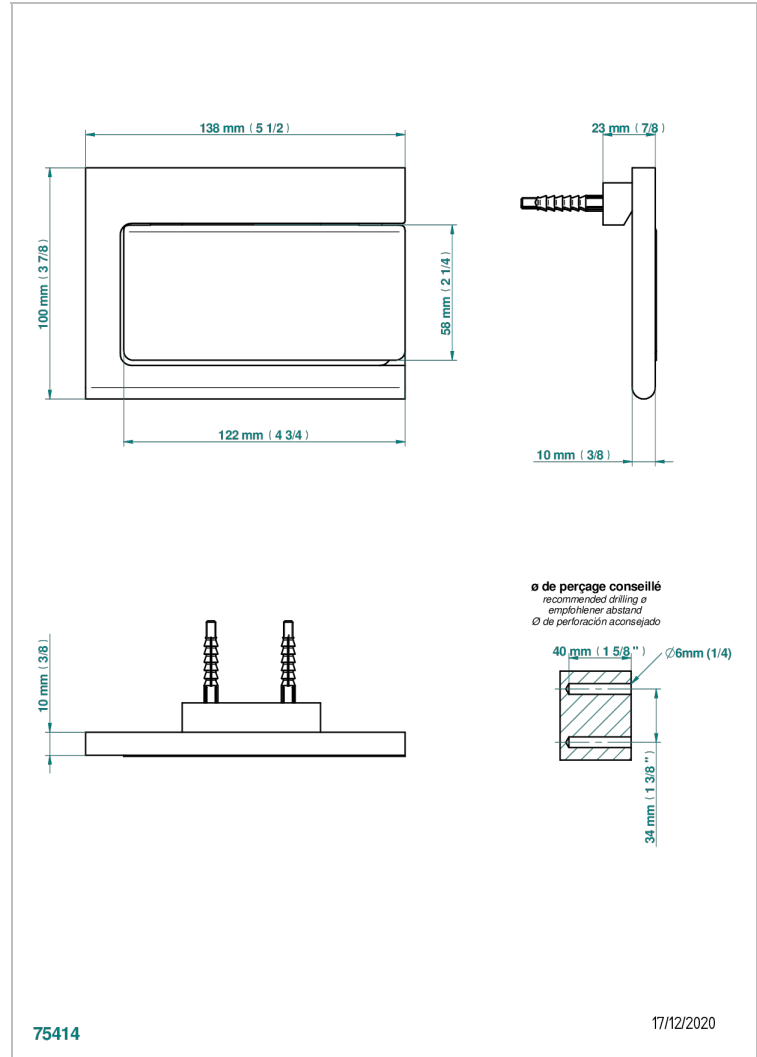

Toilet paper holder, single mount with cover

CHARACTERISTIC

- Icon-x
- Toilet paper holder, single mount with cover

AVAILABLE FINITIONS

Blush PVD - H62
 Brass color PVD - H49
 Brown bronze color PVD - F33
 Chrome polished - A02
 Gold color PVD - H52
 Gold mat - F07