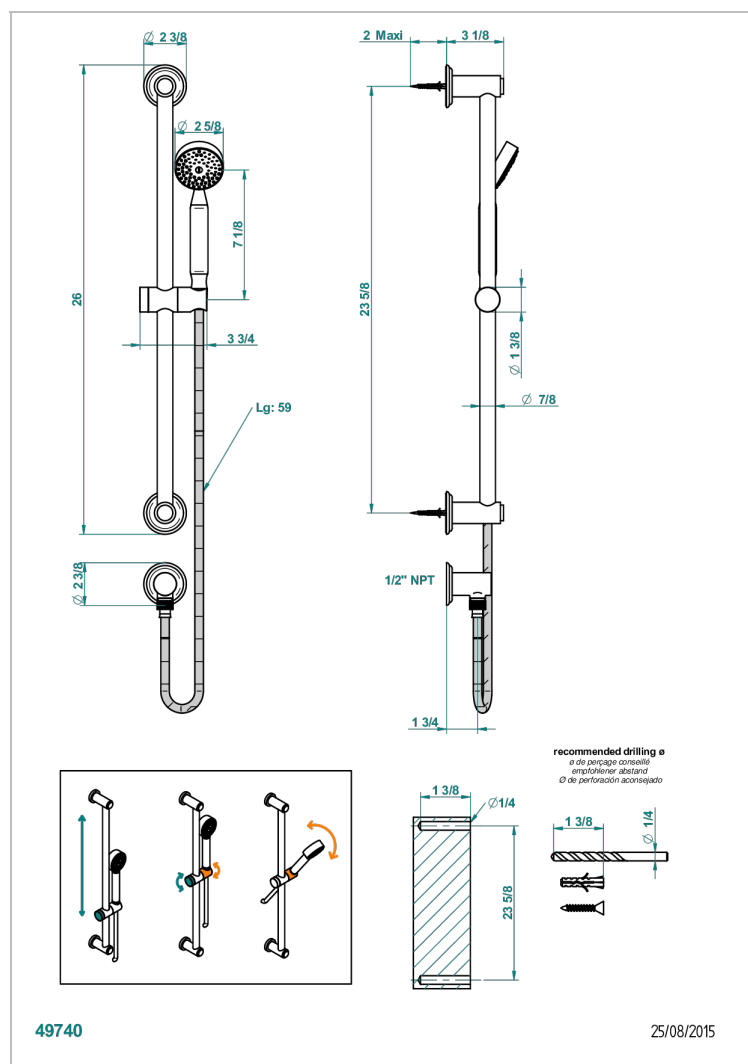

# PETALE DE CRISTAL - BLUE CRYSTAL

U6B-58/US

Slide bar with handsower and elbow

49740

25/08/2015

## CHARACTERISTIC

- Pétale de Cristal - blue crystal
- Slide bar with handsower and elbow

## TECHNICAL SPECS

- Recommandé : 3 bars (max. 5 bars) - Advised : 43,5 psi (max. 72 psi)
- 9,5 l/min à 3 bars (2.5 gpm at 43.5 psi)