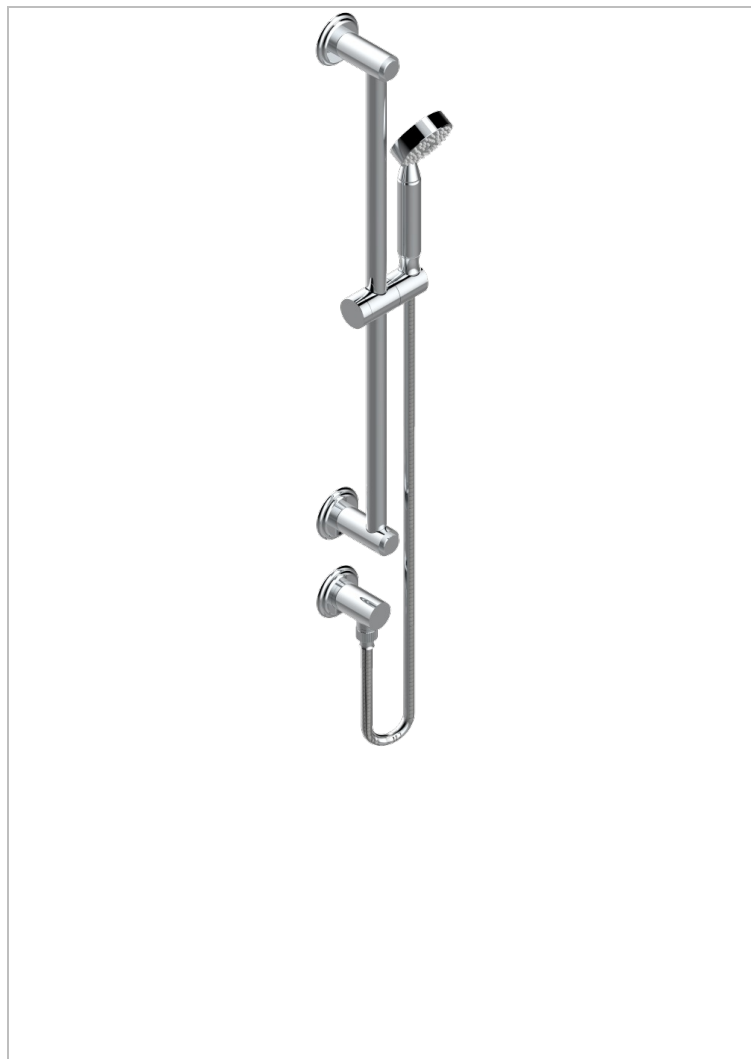

# PETALE DE CRISTAL - BLUE CRYSTAL

U6B-58/US

Slide bar with handsower and elbow

49740

25/08/2015

## CHARACTERISTIC

- Pétale de Cristal - blue crystal
- Slide bar with handsower and elbow

## AVAILABLE FINITIONS

Blush PVD - H62  
Brass color PVD - H49  
Brown bronze color PVD - F33  
Chrome polished - A02  
Chrome polished / gold polished - G02  
Copper antique matt, coated - H07

Gold color PVD - H52  
Gold mat - F07  
Gold polished - F01  
Graphite PVD - H64  
Light coated bronze - D01  
Matt Umber PVD - H67

Matt blush PVD - H60  
Matt brass color PVD - H50  
Matt brown bronze color PVD - F34  
Matt chrome (American satin) - C02  
Matt gold color PVD - H53  
Matt graphite PVD - H65

Matt nickel (American satin) - C01  
Matt nickel color PVD - H56  
Nickel antique / Sovereign - H28  
Nickel color PVD - H55  
Nickel polished - B01  
Silver polished, antique - H03