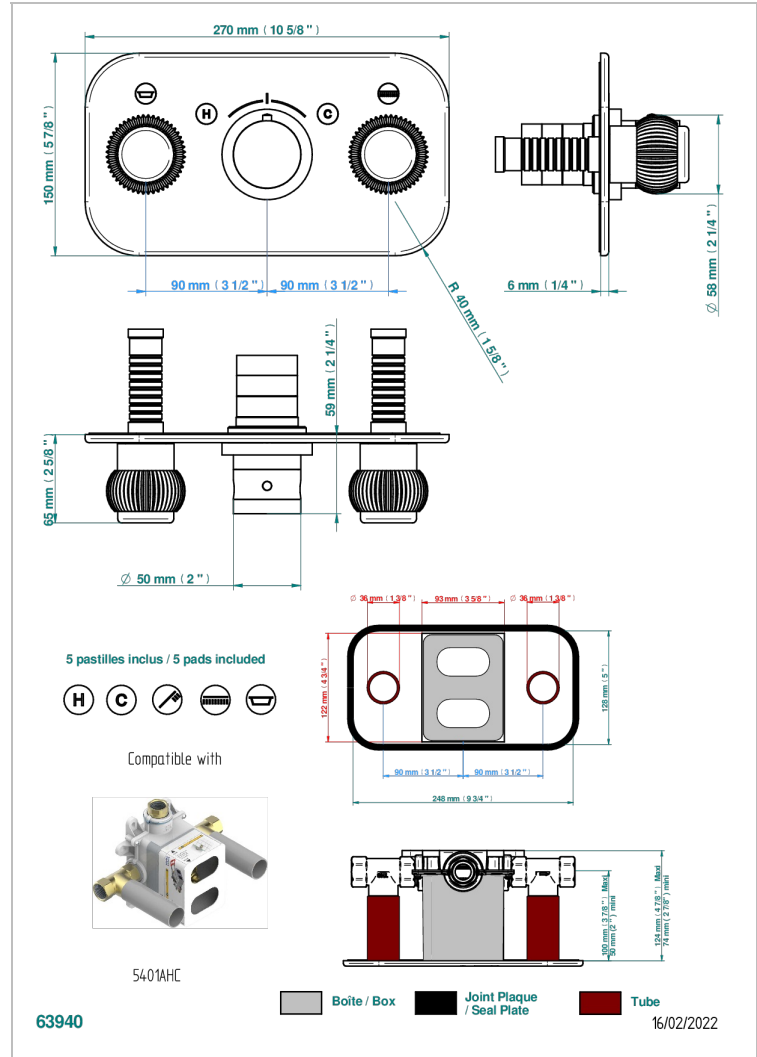

DIPLOMATE ROYALE

U4D-5401BEH

Trim for thermostatic mixer with 2 valves item to be installed horizontal . to adapt on 5 401AHC or 5 401AHM

CHARACTERISTIC

- Diplome Royale
- Trim for thermostatic mixer with 2 valves item to be installed horizontal . to adapt on 5 401AHC or 5 401AHM

RELATED SKU'S

- Ref. G00-5401AHC 3/4" THG thermostat, 60 l/mn with two valves with wax cartridge delivered with a built-in box, without trim - to be installed horizontal (for installation with cross handle)
- Ref. G00-5401AHM 3/4" THG thermostat, 60 l/mn with two valves with wax cartridge delivered with a built-in box, without trim - to be installed horizontal (for installation with lever handle)