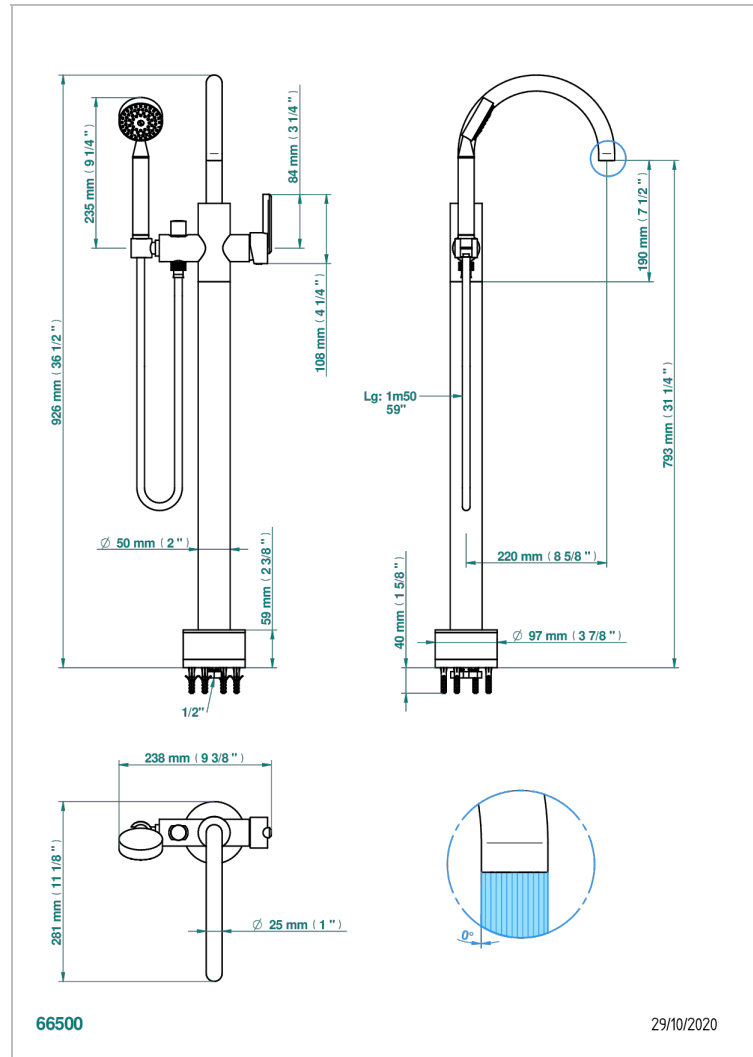

LES ONDES WITH LEVER HANDLES

G8B-6508S

THG[®]
PARIS

Free-standing single lever bath mixer with handshower with Easyclean system

CHARACTERISTIC

- Les Ondes with lever handles
- Free-standing single lever bath mixer with handshower with Easyclean system