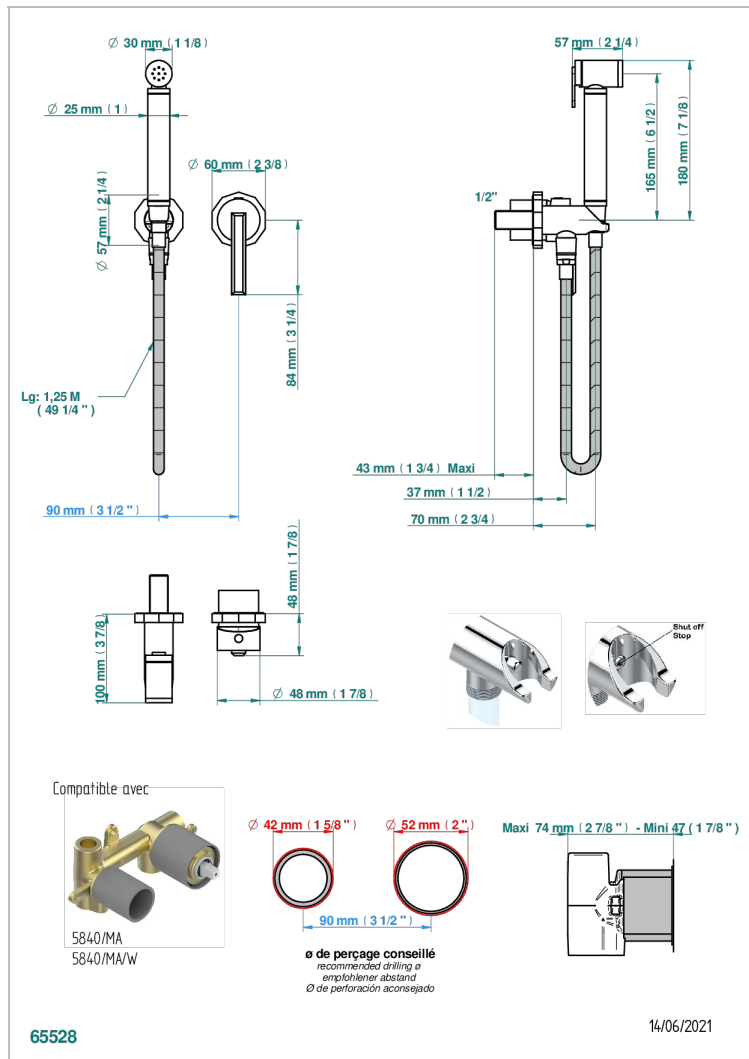

LES ONDES WITH LEVER HANDLES

G8B-5840/MBG

Trim only for WC douche including: trigger spray, wall mounted single lever mixer, reinforced hose (49 1/4"), wall outlet with integrated elbow with safety stopper

CHARACTERISTIC

- ACS : 19 ACC LY 412

STANDARDS

RELATED SKU'S

- Ref. G00-5840/MAUS Rough parts for concealed wall-mounted mixer with 1/2" outlet

AVAILABLE FINITIONS

Blush PVD - H62
Brass color PVD - H49
Brown bronze color PVD - F33
Chrome polished - A02
Chrome polished / gold polished - G02
Copper antique matt, coated - H07