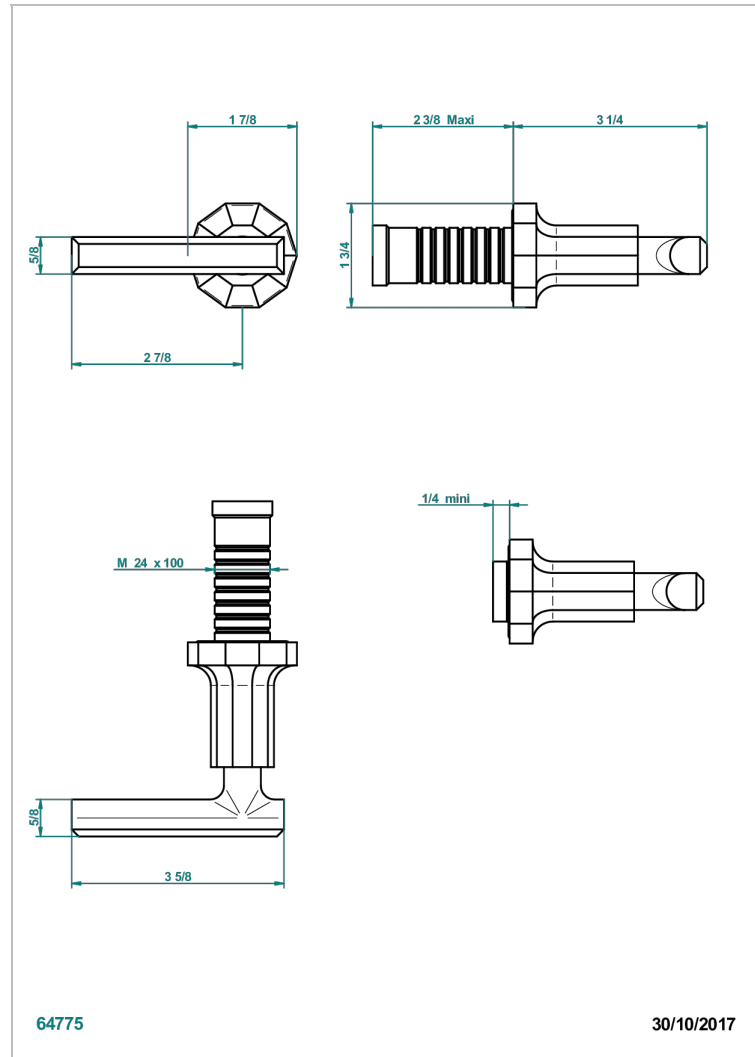

LES ONDES WITH LEVER HANDLES

G8B-30B

Wall volume control 30 & 32 trim

THG[®]
PARIS

CHARACTERISTIC

- Les Ondes with lever handles
- Wall volume control 30 & 32 trim

RELATED SKU'S

- Ref. G00-32CUSA 3/4" Volume control wall valve with ceramic cartridge
- Ref. G00-32HUSA 3/4" Volume control wall valve with ceramic cartridge counterclockwise
- Ref. G00-30CUSA 1/2" volume control wall valve with ceramic cartridge
- Ref. G00-30HUSA 1/2" Volume control wall valve with ceramic cartridge counterclockwise