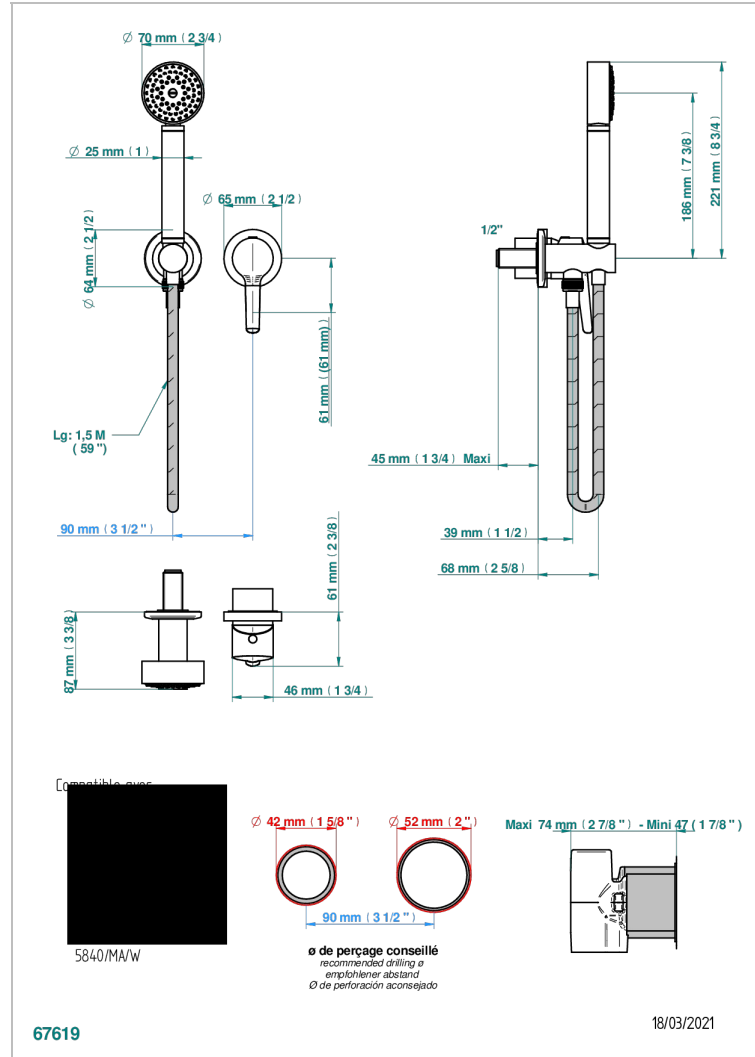

SYSTEM HOWLITE WITH LEVER

G9H-6561B

Trim only for wall mixer with complete handshower on hook

CHARACTERISTIC

- System Howlite with lever
- Trim only for wall mixer with complete handshower on hook

TECHNICAL SPECS

- Recommandé : 3 bars (max. 5 bars) - Advised : 43,5 psi (max. 72 psi)
- 9,5 l/min à 3 bars (2.5 gpm at 43.5 psi)

RELATED SKU'S

- Ref. G00-5840/MA Rough parts for concealed wall-mounted mixer with 1/2" outlet