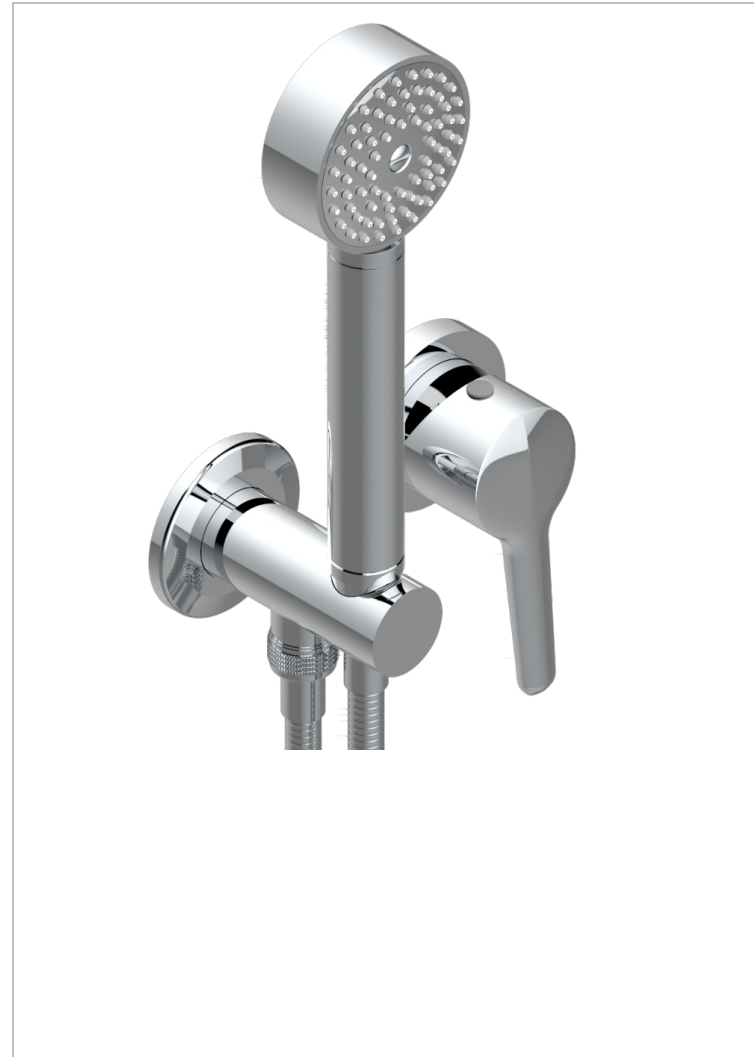

SYSTEM HOWLITE WITH LEVER

G9H-6561B

Trim only for wall mixer with complete handshower on hook

CHARACTERISTIC

- System Howlite with lever
- Trim only for wall mixer with complete handshower on hook

TECHNICAL SPECS

- Recommandé : 3 bars (max. 5 bars) - Advised : 43,5 psi (max. 72 psi)
- 9,5 l/min à 3 bars (2.5 gpm at 43.5 psi)

RELATED SKU'S

- Ref. G00-5840/MA Rough parts for concealed wall-mounted mixer with 1/2" outlet

AVAILABLE FINITIONS

Antique nickel - H28
Blush PVD - H62
Brass color PVD - H49
Brown bronze color PVD - F33
Gold color PVD - H52
Graphite PVD - H64

Lacquered antique silver (coated) - H03
Lacquered light bronze - D01
Matt Umber PVD - H67
Matt blush PVD - H60
Matt brass color PVD - H50
Matt brown bronze color PVD - F34

Umber PVD - H66
Varnished matt antique red copper (color finish) - H07