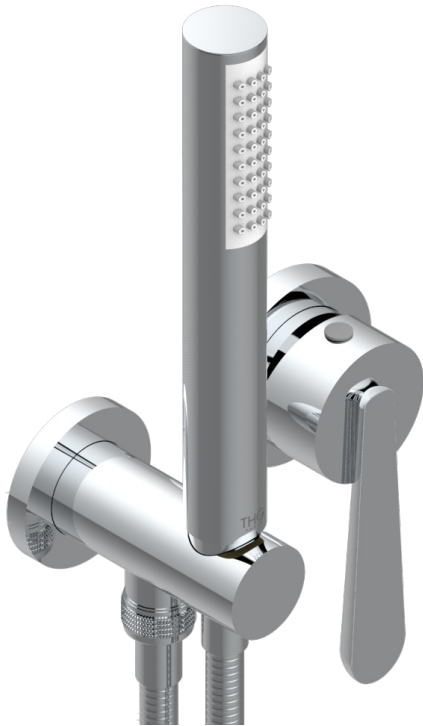

Trim only for wall mixer with complete handshower on hook

CHARACTERISTIC

- Dean
- Trim only for wall mixer with complete handshower on hook

TECHNICAL SPECS

- Recommandé : 3 bars (max. 5 bars) - Advised : 43,5 psi (max. 72 psi)
- 8 l/min à 3 bars (2.12 gpm at 43.5 psi)

RELATED SKU'S

- Ref. G00-5840/MA Rough parts for concealed wall-mounted mixer with 1/2" outlet

AVAILABLE FINITIONS

Antique nickel - H28
Blush PVD - H62
Brass color PVD - H49
Brown bronze color PVD - F33
Gold color PVD - H52
Graphite PVD - H64

Lacquered antique silver (coated) - H03
Lacquered light bronze - D01
Matt Umber PVD - H67
Matt blush PVD - H60
Matt brass color PVD - H50
Matt brown bronze color PVD - F34

Matt chrome - C02
Matt gold - F07
Matt gold color PVD - H53
Matt graphite PVD - H65
Matt nickel (color finish) - C01
Matt nickel color PVD - H56

Nickel color PVD - H55
Polished chrome (color finish) - A02
Polished gold (color finish) - F01
Polished nickel - B01
Soft gold - F30
Soft matt gold - F31

Umber PVD - H66
Varnished matt antique red copper (color finish) - H07