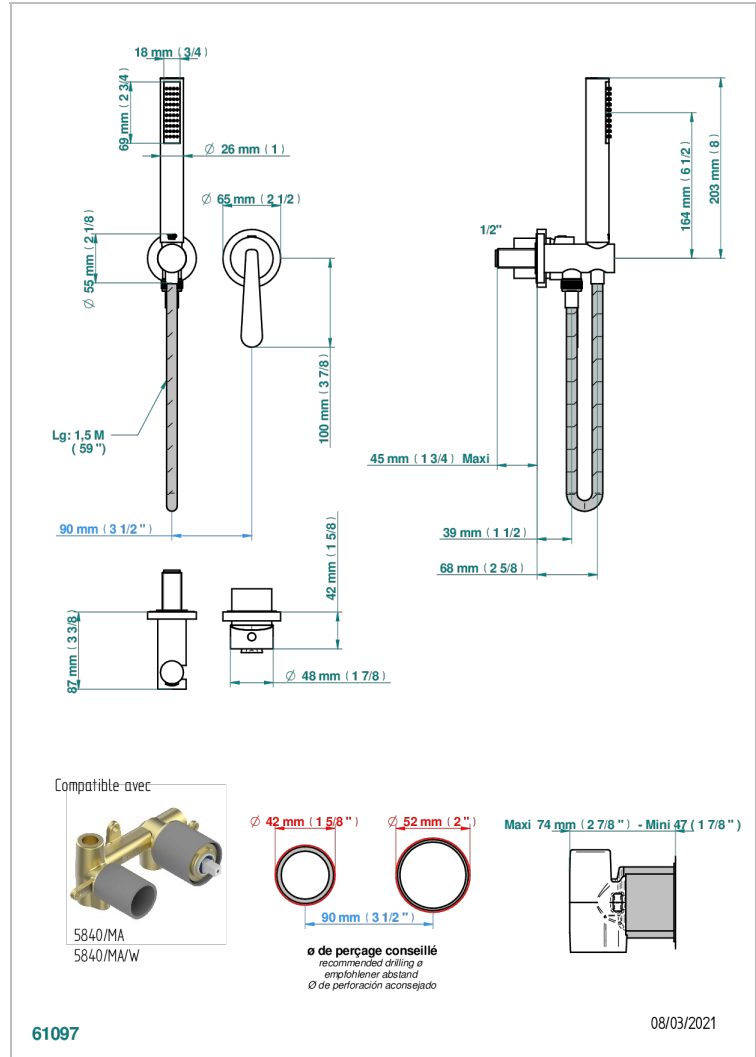

Trim only for wall mixer with complete handshower on hook

CHARACTERISTIC

- Dean
- Trim only for wall mixer with complete handshower on hook

TECHNICAL SPECS

- Recommandé : 3 bars (max. 5 bars) - Advised : 43,5 psi (max. 72 psi)
- 8 l/min à 3 bars (2.12 gpm at 43.5 psi)

RELATED SKU'S

- Ref. G00-5840/MA Rough parts for concealed wall-mounted mixer with 1/2" outlet

AVAILABLE FINITIONS

Antique nickel - H28
Blush PVD - H62
Brass color PVD - H49
Brown bronze color PVD - F33
Gold color PVD - H52
Graphite PVD - H64