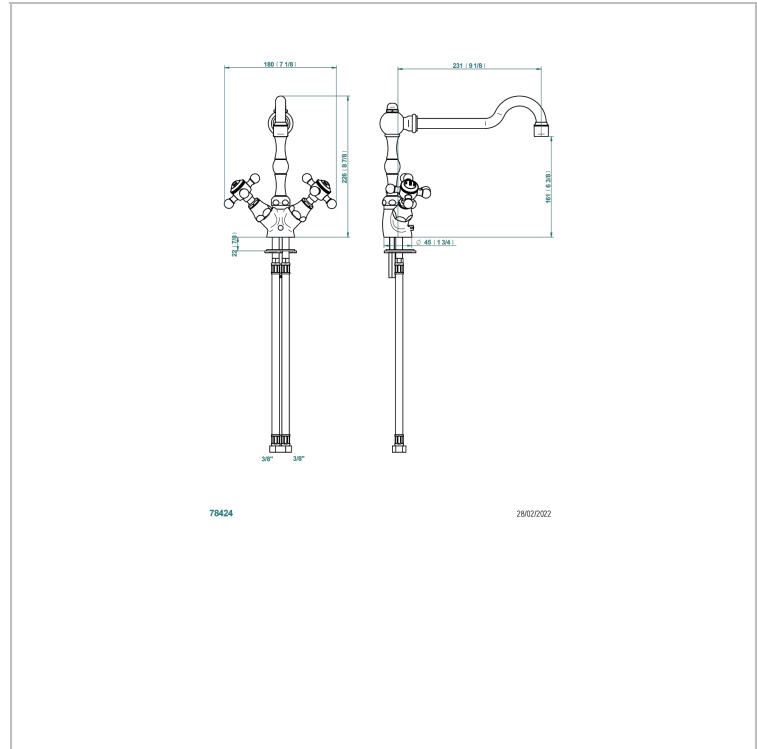

# 1900 KITCHEN

G76-4184/US

One Hole kitchen faucet

## CHARACTERISTIC

- 1900 Kitchen
- One Hole kitchen faucet