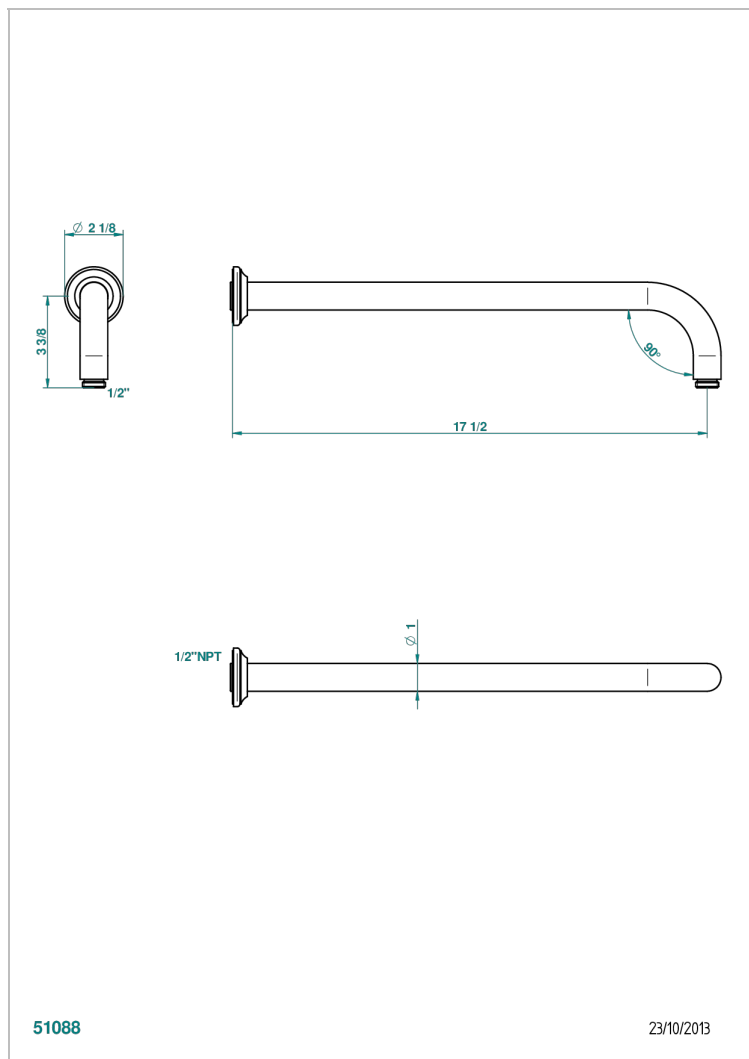

CHARLESTON WITH SMOOTH METAL LEVER HANDLES

G3N-84L/US

Horizontal shower arm, 90°, lg: 17"

CHARACTERISTIC

- Charleston with smooth metal lever handles
- Horizontal shower arm, 90°, lg: 17"

AVAILABLE FINITIONS