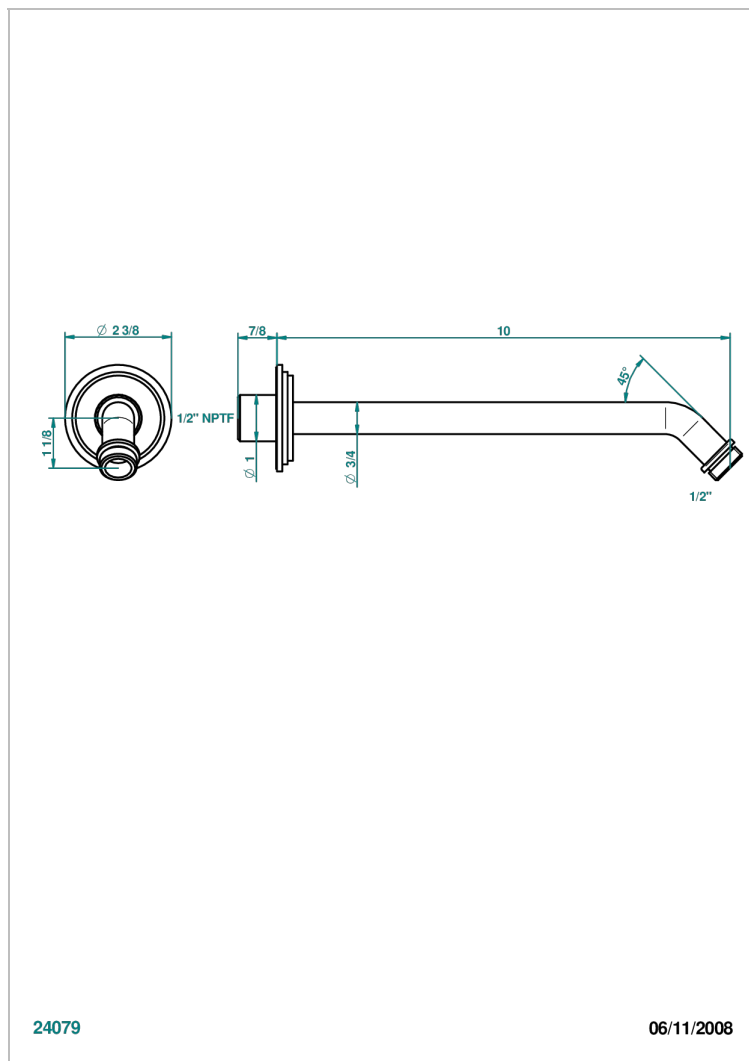

FAUBOURG BLACK PORCELAIN WITH LEVER HANDLES

G2M-84/US

Horizontal shower arm, 45°, lg: 10"

24079

06/11/2008

CHARACTERISTIC

- Faubourg black porcelain with lever handles
- Horizontal shower arm, 45°, lg: 10"

AVAILABLE FINITIONS