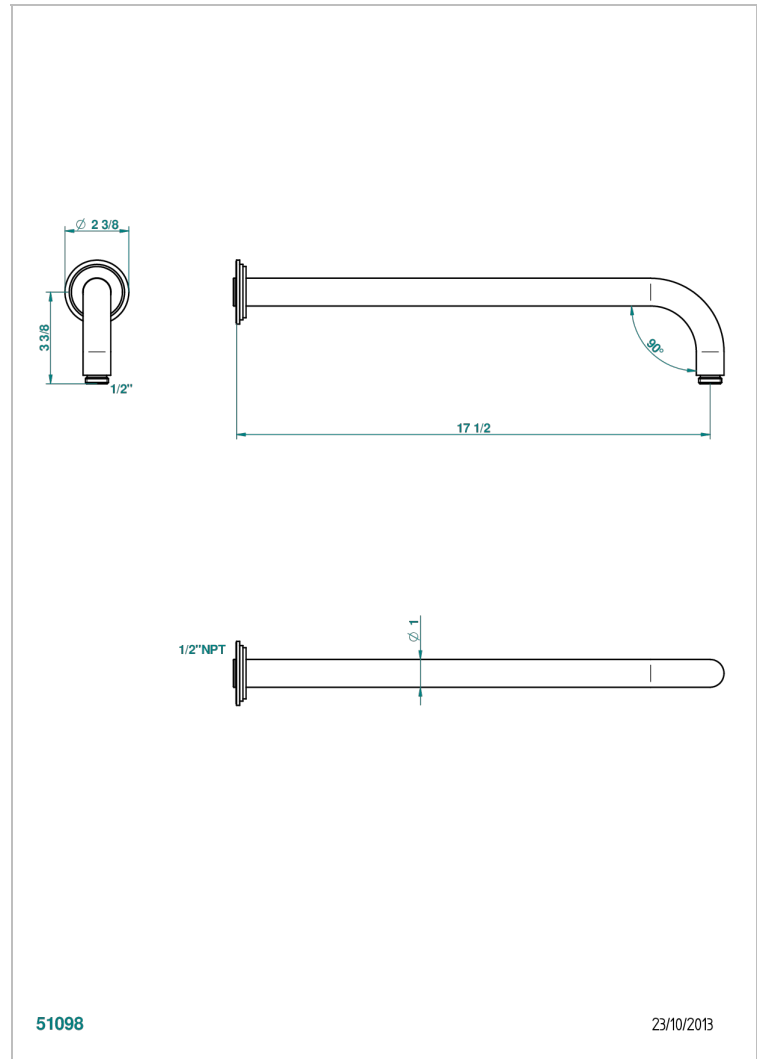

# FAUBOURG BLACK PORCELAIN WITH LEVER HANDLES

G2M-84L/US

Horizontal shower arm, 90°, lg: 17"

## CHARACTERISTIC

- Faubourg black porcelain with lever handles
- Horizontal shower arm, 90°, lg: 17"