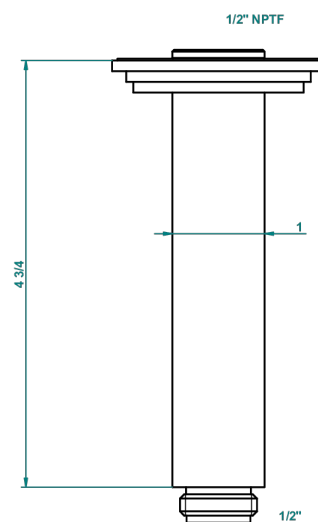

FAUBOURG BLACK PORCELAIN WITH LEVER HANDLES

G2M-82V/US

Vertical shower arm ceiling mounted 1/2" connection

27053

19/10/2015

CHARACTERISTIC

- Faubourg black porcelain with lever handles
- Vertical shower arm ceiling mounted 1/2" connection