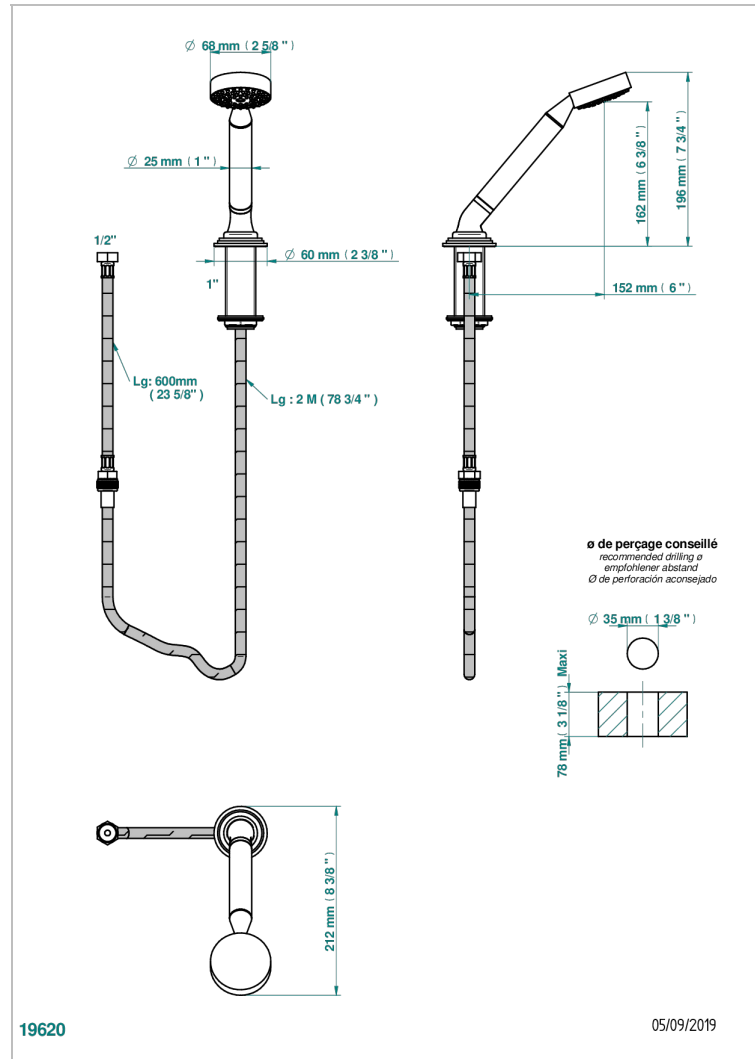

FAUBOURG BLACK PORCELAIN WITH LEVER HANDLES

G2M-60A

Deck mounted hand shower, with hose

CHARACTERISTIC

- ACS : 20ACCLY558

STANDARDS

AVAILABLE FINITIONS

Blush PVD - H62
Brass color PVD - H49
Brown bronze color PVD - F33
Chrome polished - A02
Chrome polished / gold polished - G02
Gold color PVD - H52

Gold mat - F07
Gold polished - F01
Graphite PVD - H64
Matt Umber PVD - H67
Matt blush PVD - H60
Matt brass color PVD - H50

TECHNICAL SPECS

- Recommandé : 3 bars (max. 5 bars) - Advised : 43,5 psi (max. 72 psi)
- 9,5 l/min à 3 bars (2.5 gpm at 43.5 psi)

Matt brown bronze color PVD - F34
Matt chrome (American satin) - C02
Matt gold color PVD - H53
Matt graphite PVD - H65
Matt nickel (American satin) - C01
Matt nickel color PVD - H56

Nickel antique / Sovereign - H28
Nickel color PVD - H55
Nickel polished - B01
Soft gold - F30
Soft matt gold - F31
Umber PVD - H66